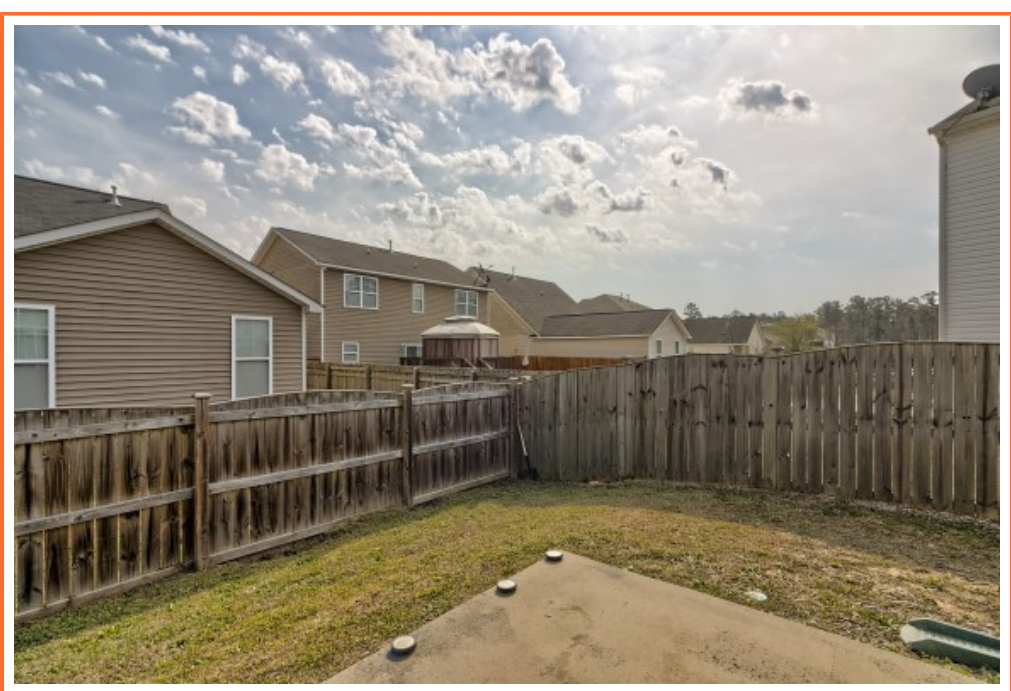

NextHome
SPECIALISTS

**208 Birchfield Dr
Columbia,, SC 29203**

Virtual Tour:

<https://tours.look2homes.com/index/23186>

Jim Leitherer

Office Phone: 803-298-8481

Cell Phone: 803-298-0054

jimleitherer@gmail.com