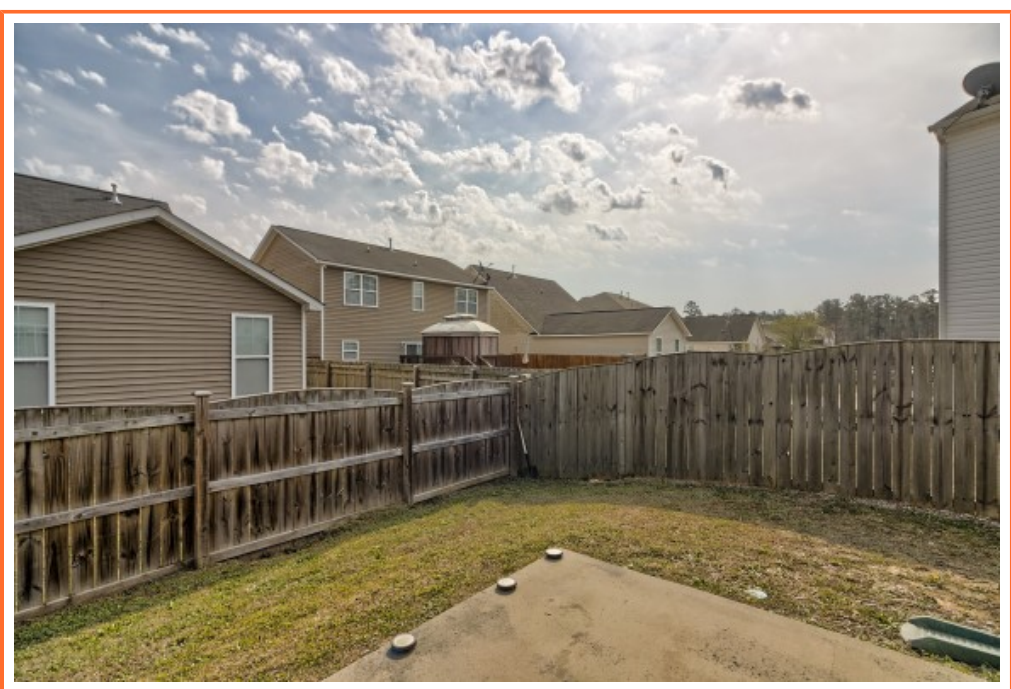

**NextHome**  
SPECIALISTS

**208 Birchfield Dr  
Columbia,, SC 29203**

**Virtual Tour:**  
<https://tours.look2homes.com/index/23186>

**Jim Leitherer**  
Cell Phone: 803-298-0054  
jimleitherer@gmail.com  
<http://LeithererRealEstate.com>