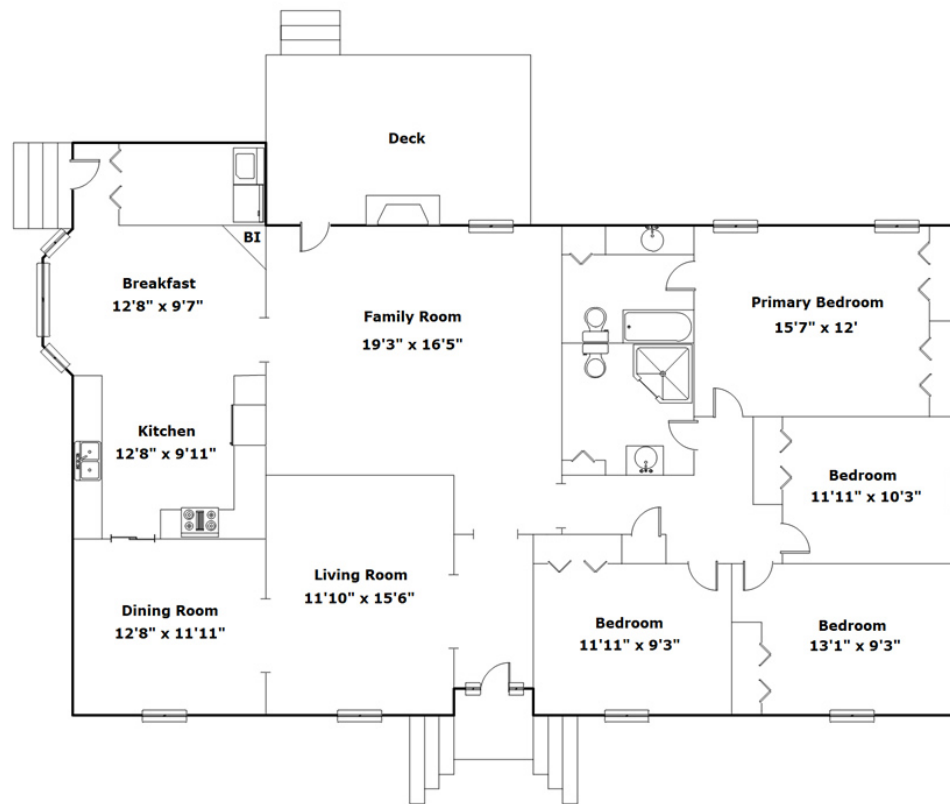

Information is deemed reliable but not guaranteed!

Information is deemed reliable but not guaranteed!

Virtual Tour:

<https://tours.look2homes.com/index/23149>

Jim Leitherer

Cell Phone: 803-298-0054

jimleitherer@gmail.com