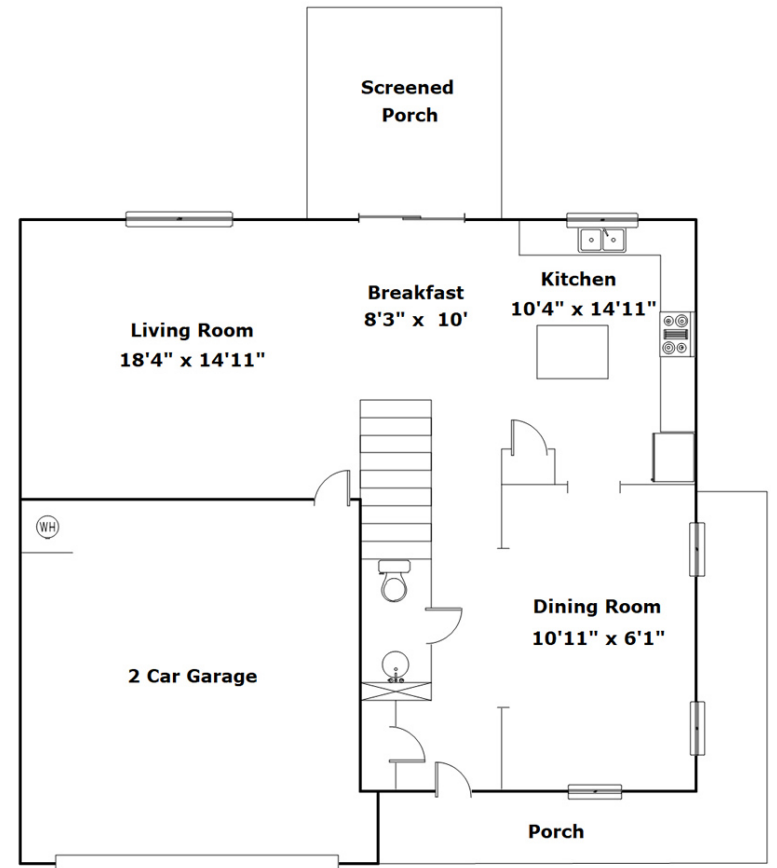

15

75 Mauser Dr
Lugoff,, SC 29078

SQFT

Total	2156
Main Level	919
Upper Level	1237
Garage	400

4 Beds

2 / 1 Baths

Virtual Tour: <https://tours.look2homes.com/index/23100>

Morris Lyles