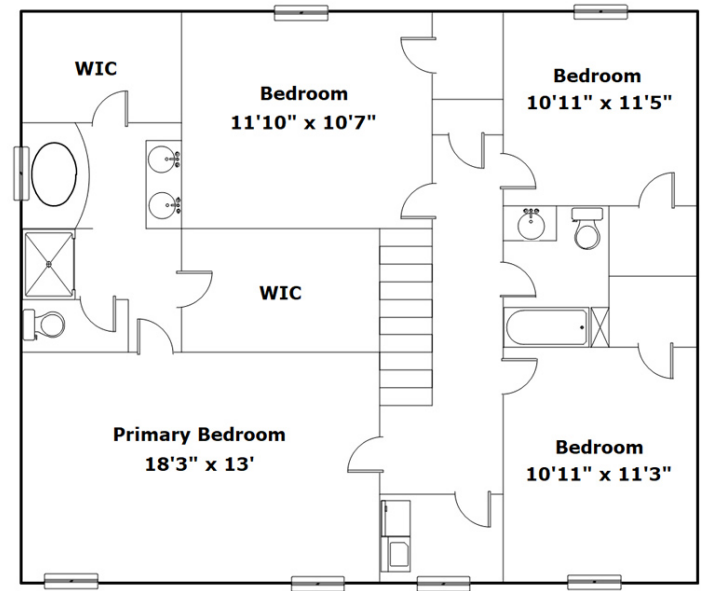

Information is deemed reliable but not guaranteed!