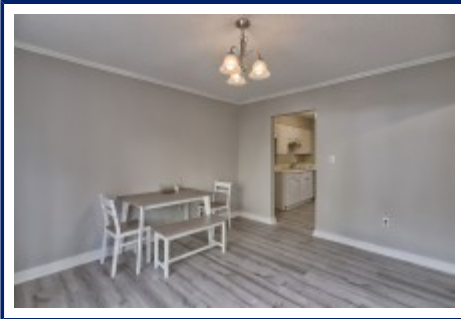

COLDWELL BANKER  
REALTY

**149 Shannondale Ct  
Columbia,, SC 29209**

**Virtual Tour:**  
<https://tours.look2homes.com/index/23088>

**Jimmy Murray**  
Office Phone: 803-799-8035  
Cell Phone: 803-260-1818  
jimmy.murray@cbcarolinas.com