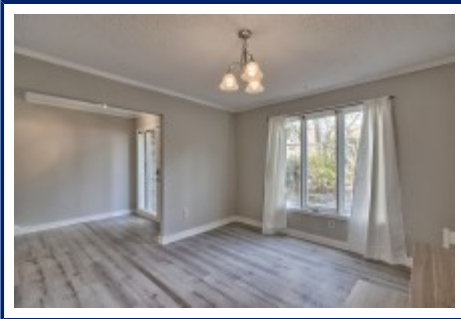

COLDWELL BANKER  
REALTY

**149 Shannondale Ct  
Columbia,, SC 29209**

**Virtual Tour:**  
<https://tours.look2homes.com/index/23088>

**Jimmy Murray**  
Office Phone: 803-799-8035  
Cell Phone: 803-260-1818  
jimmy.murray@cbcarolinas.com