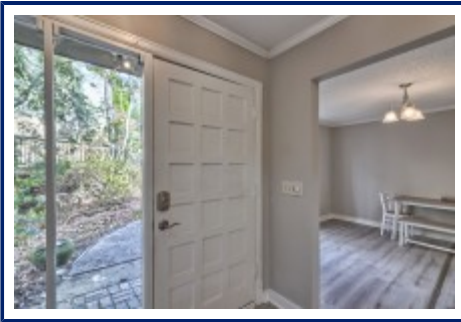

COLDWELL BANKER  
REALTY

**149 Shannondale Ct  
Columbia,, SC 29209**

**Virtual Tour:**  
<https://tours.look2homes.com/index/23088>

**Jimmy Murray**  
Office Phone: 803-799-8035  
Cell Phone: 803-260-1818  
jimmy.murray@cbcarolinas.com