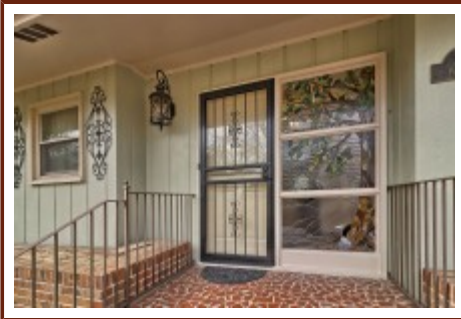

**106 Park Dr
Kershaw,, SC 29067**

Virtual Tour:

<https://tours.look2homes.com/index/23065>

Sheila Hinson

Office Phone: 803-475-7653

Cell Phone: 803-243-0195

sheilahinsonrealty@yahoo.com

Information is deemed reliable but not guaranteed!