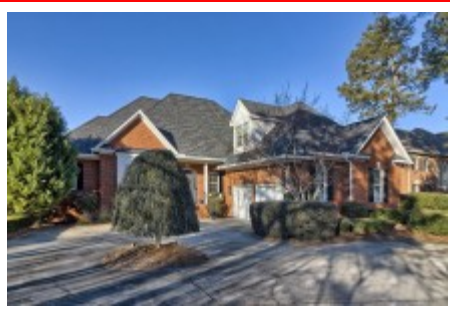

TODD
REALTY
PARTNERS

**213 Mariannas Ct
Lexington,, SC 29072**

Virtual Tour:

<https://tours.look2homes.com/index/23040>

Leah Fitts

Cell Phone: 803-331-4739

leahfitts@yahoo.com

Information is deemed reliable but not guaranteed!