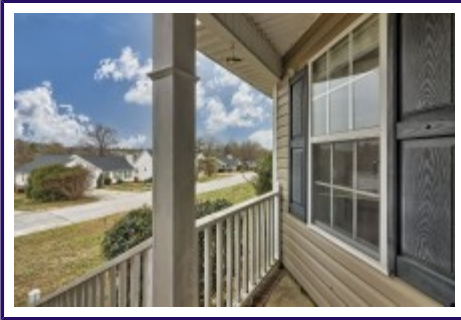

211 Providence Plantation Circle
Columbia,, SC 29203

Virtual Tour:
<https://tours.look2homes.com/index/23014>

Kimberly McCoy
Cell Phone: 803.413.5510
kimberlysc123@yahoo.com

Information is deemed reliable but not guaranteed!