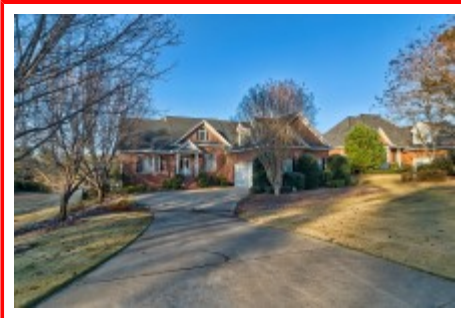

TODD
REALTY
PARTNERS

**209 Mariannas Ct
Lexington,, SC 29072**

Virtual Tour:
<https://tours.look2homes.com/index/23013>

Leah Fitts
Cell Phone: 803-331-4739
leahfitts@yahoo.com

Information is deemed reliable but not guaranteed!