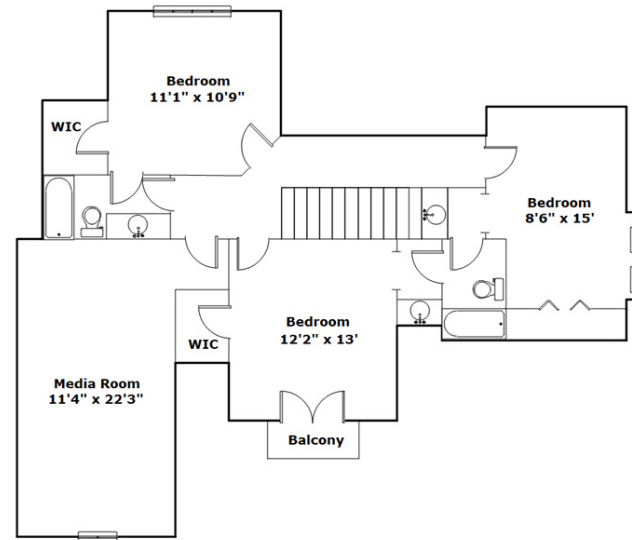

Information is deemed reliable but not guaranteed!

Virtual Tour:

<https://tours.look2homes.com/index/22994>

Jim Leitherer

Cell Phone: 803-298-0054

jimleitherer@gmail.com

<http://LeithererRealEstate.com>