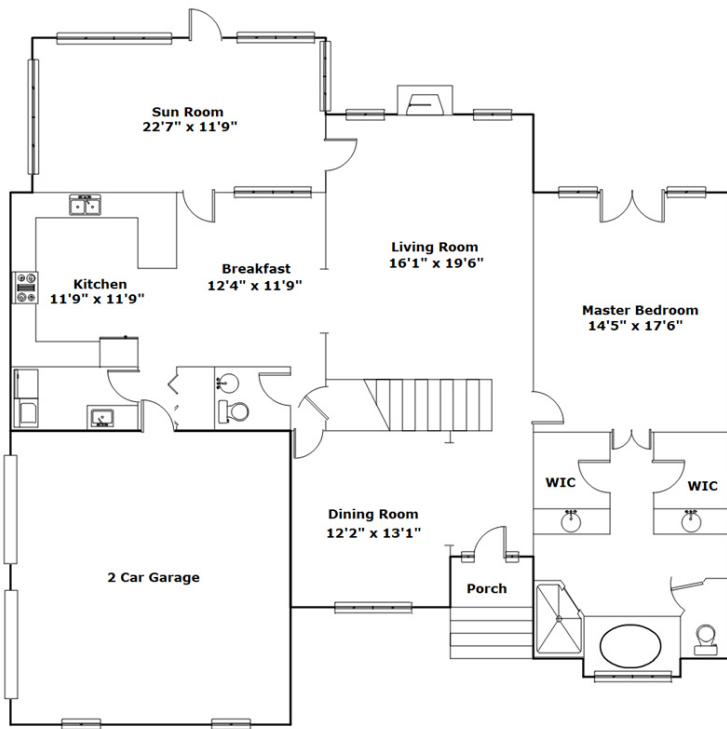

Information is deemed reliable but not guaranteed!

Information is deemed reliable but not guaranteed!

Virtual Tour:

<https://tours.look2homes.com/index/22994>

Jim Leitherer

Cell Phone: 803-298-0054

jimleitherer@gmail.com