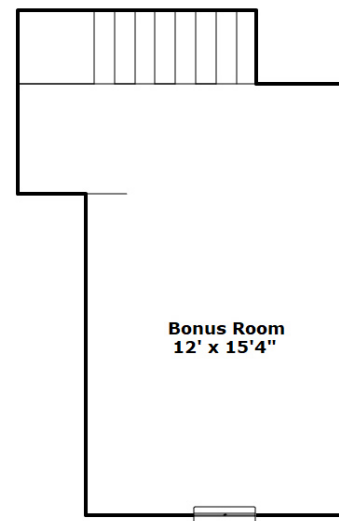

Information is deemed reliable but not guaranteed!