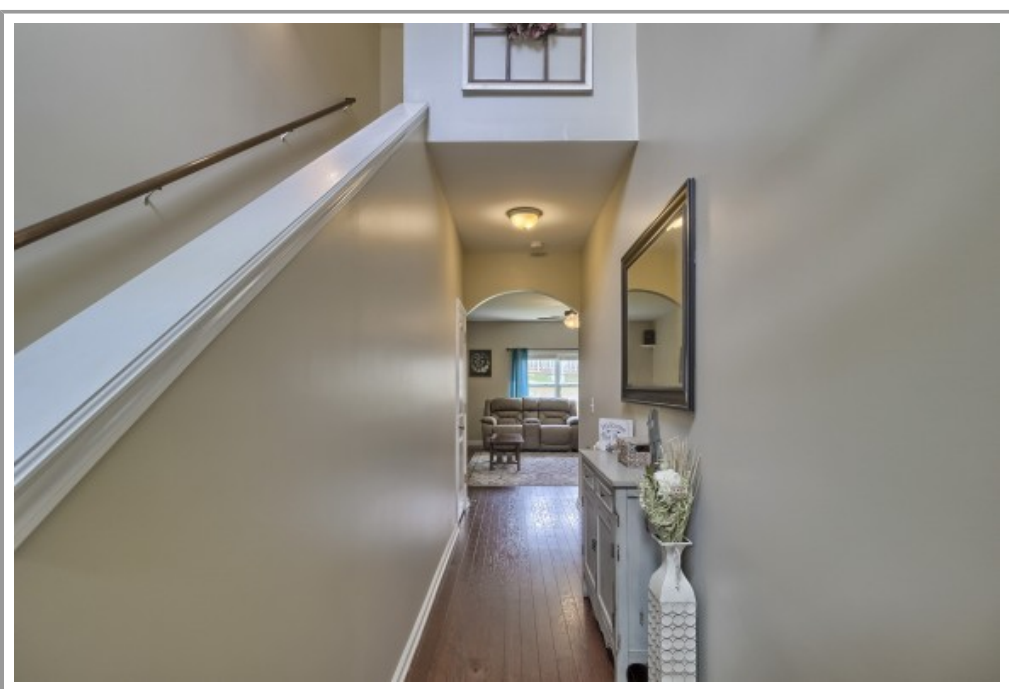

kw
KELLERWILLIAMS.

**163 Ridge Terrace Ln
Lexington,, SC 29073**

Virtual Tour:
<https://tours.look2homes.com/index/22973>

Sean Brown
Cell Phone: 803-261-5197
seanbrownrealestate@gmail.com

Information is deemed reliable but not guaranteed!