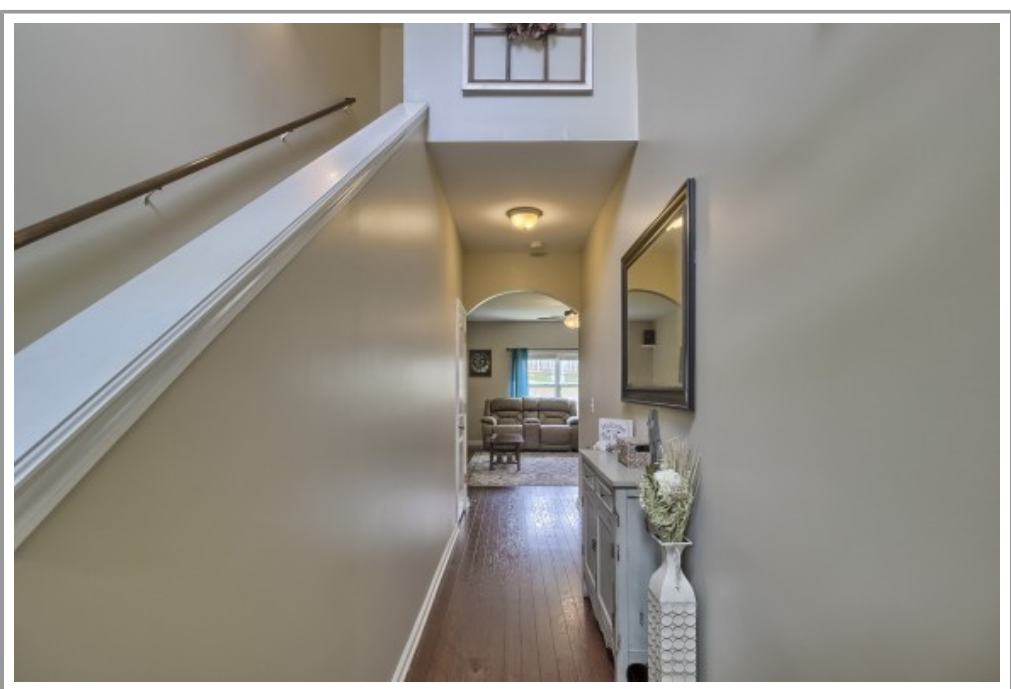

kw
KELLERWILLIAMS.

**163 Ridge Terrace Ln
Lexington,, SC 29073**

Virtual Tour:
<https://tours.look2homes.com/index/22973>

Sean Brown

Cell Phone: 803-261-5197

seanbrownrealestate@gmail.com

Information is deemed reliable but not guaranteed!