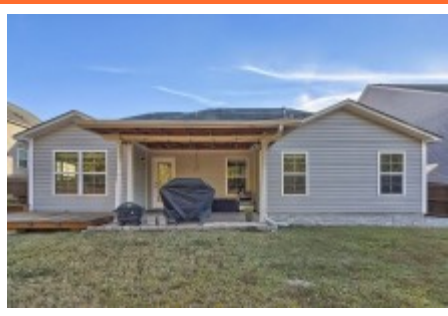

NextHome
SPECIALISTS

**220 Hawkins Creek Rd
Blythewood,, SC 29016**

Virtual Tour:

<https://tours.look2homes.com/index/22901>

Jim Leitherer

Office Phone: 803-298-8481

Cell Phone: 803-298-0054

jimleitherer@gmail.com