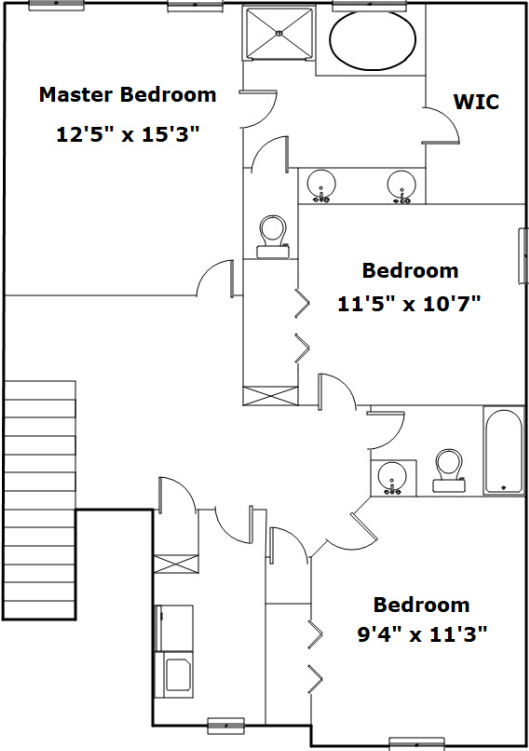

Information is deemed reliable but not guaranteed!