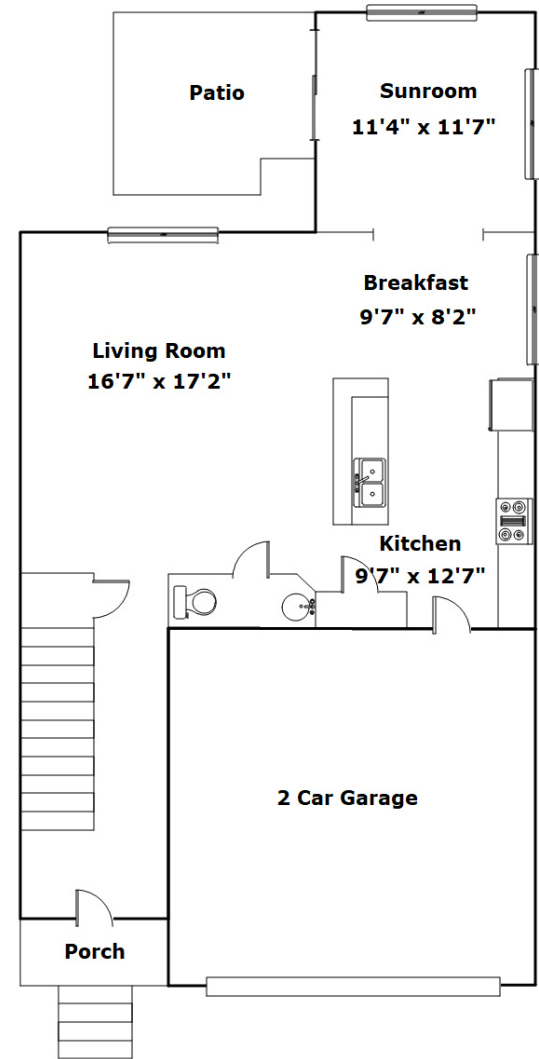

**Wolfe &  
Taylor**  
REALTORS SINCE 1945

**401 Hawkeye Ct  
Columbia,, SC 29206**

SQFT	
Total	1948
Main Level	880
Upper Level	1068
Garage	390

3 Beds

2 / 1 Baths

Virtual Tour: <https://tours.look2homes.com/index/22893>