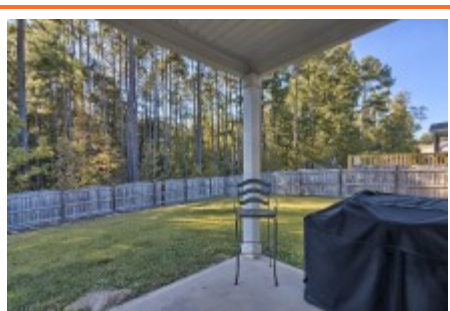

NextHome
SPECIALISTS

**1054 Campbell Ridge Dr
Elgin,, SC 29045**

Virtual Tour:
<https://tours.look2homes.com/index/22881>

Jim Leitherer
Office Phone: 803-298-8481
Cell Phone: 803-298-0054
jimleitherer@gmail.com
<http://LeithererRealEstate.com>