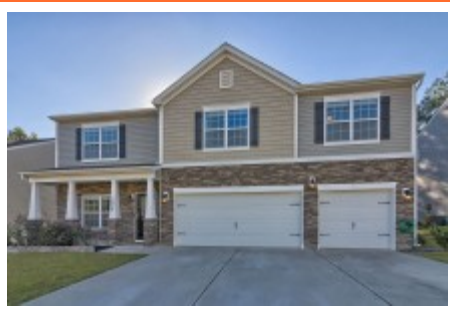

NextHome
SPECIALISTS

**1054 Campbell Ridge Dr
Elgin,, SC 29045**

Virtual Tour:
<https://tours.look2homes.com/index/22881>

Jim Leitherer
Office Phone: 803-298-8481
Cell Phone: 803-298-0054
jimleitherer@gmail.com
<http://LeithererRealEstate.com>