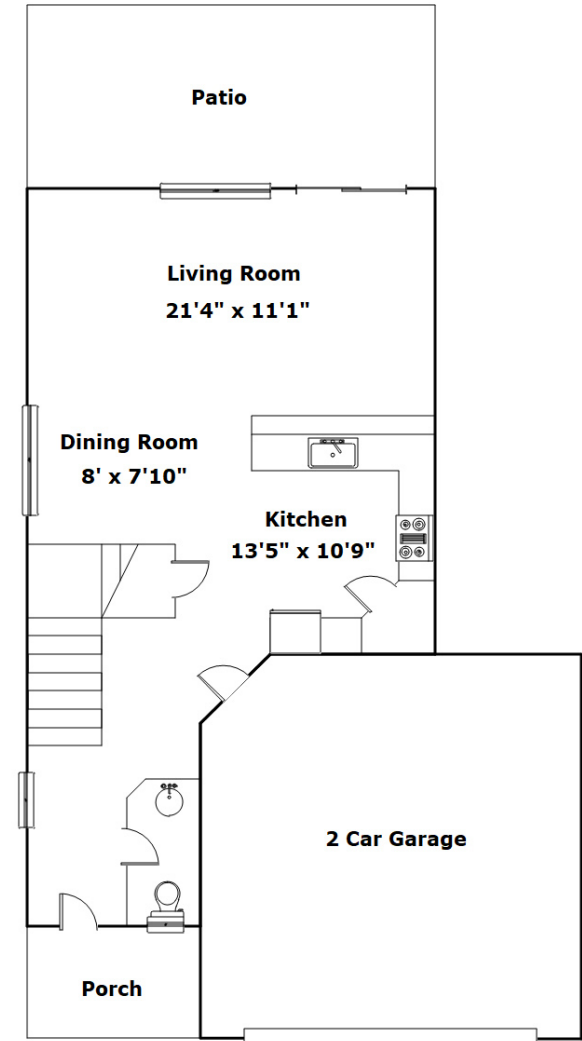

**761 S Sage Drop Rd  
Blythewood,, SC 29016**

SQFT	
Total	1869
Main Level	712
Upper Level	1157
Garage	430

3 Beds

2 / 1 Baths

Virtual Tour: <https://tours.look2homes.com/index/22864>

**Martha McCoy**

Cell Phone: 803-447-2417