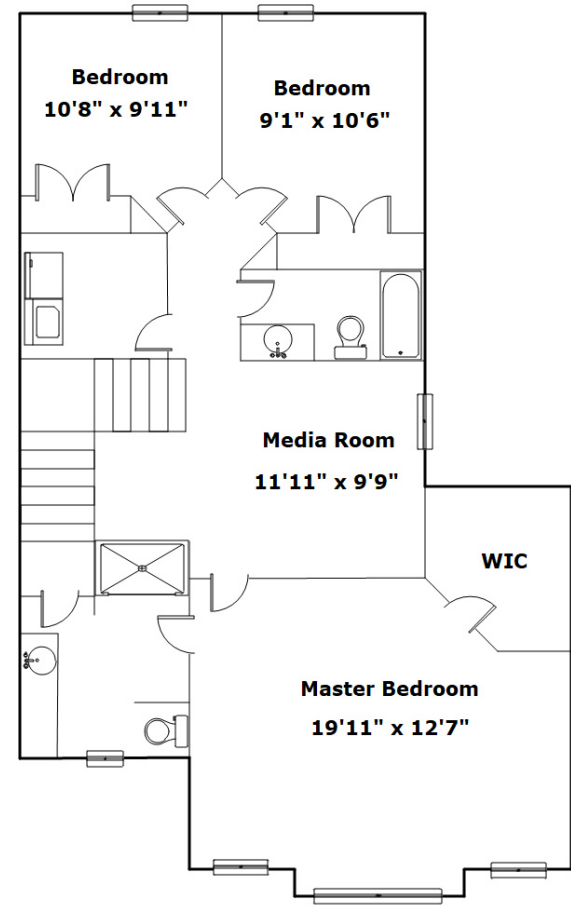

Information is deemed reliable but not guaranteed!