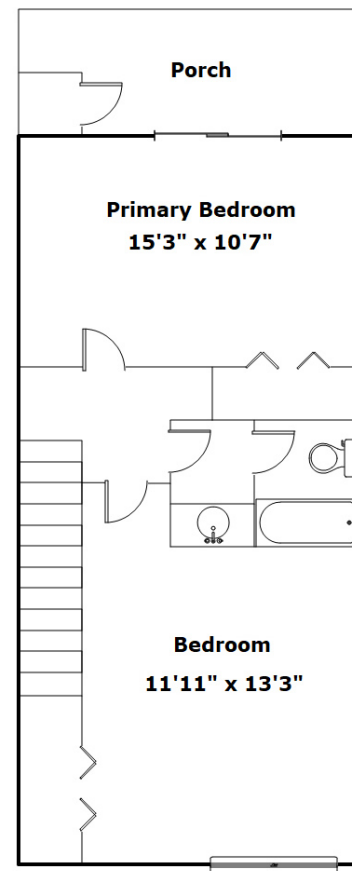

SQFT
Average Total 1139

2 Beds

1 / 1 Baths

Virtual Tour: <https://tours.look2homes.com/index/22851>

Ovation at 3500

Cell Phone: 803-759-8540

bcorley@smpmgt.com

Information is deemed reliable but not guaranteed!