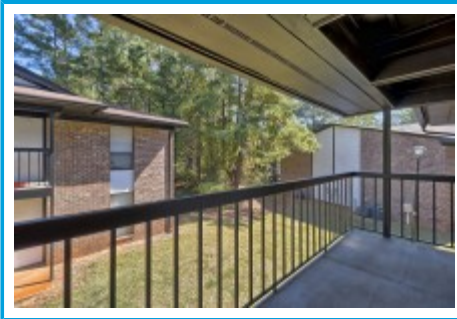

Virtual Tour:

<https://tours.look2homes.com/index/22850>

Ovation at 3500

Cell Phone: 803-759-8540

bcorley@smpmgt.com

Information is deemed reliable but not guaranteed!