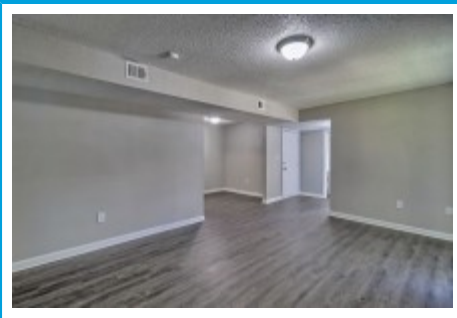

Virtual Tour:

<https://tours.look2homes.com/index/22850>

Ovation at 3500

Cell Phone: 803-759-8540

bcorley@smpmgt.com

Information is deemed reliable but not guaranteed!