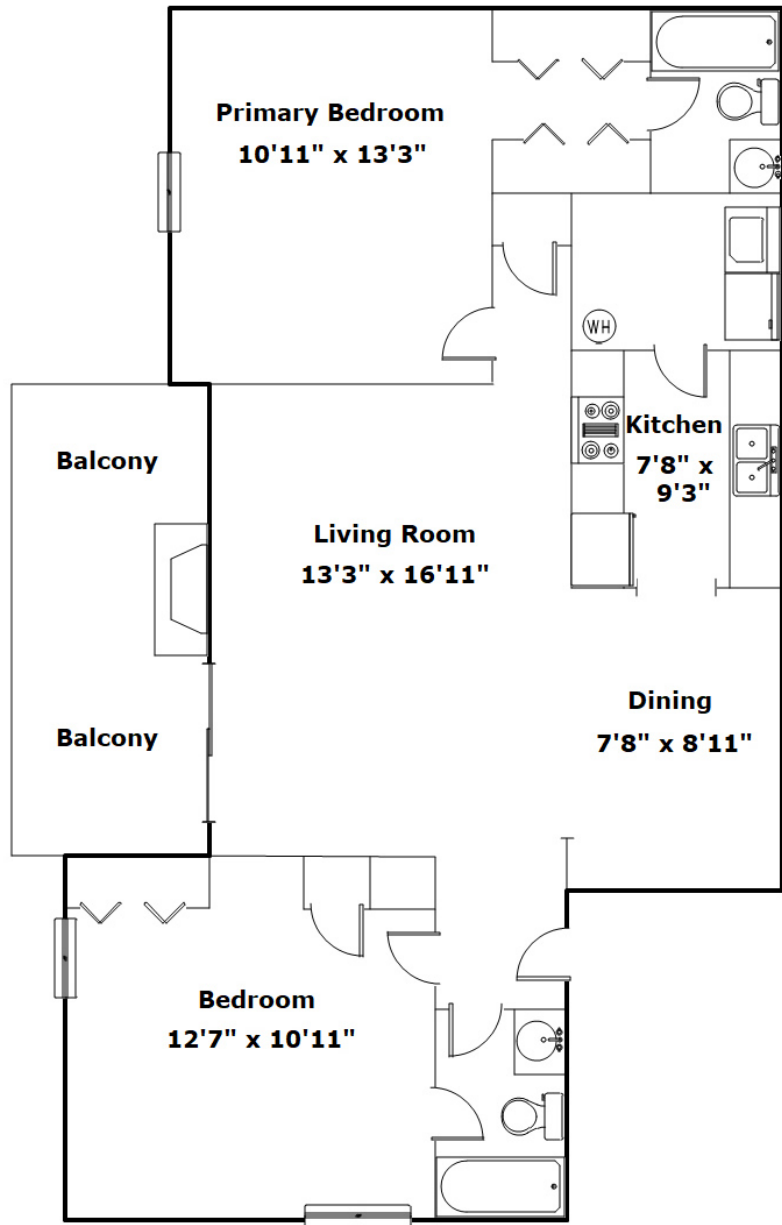

C

Virtual Tour:

<https://tours.look2homes.com/index/22850>

Ovation at 3500

Cell Phone: 803-759-8540

bcorley@smpmgt.com

Information is deemed reliable but not guaranteed!

Information is deemed reliable but not guaranteed!