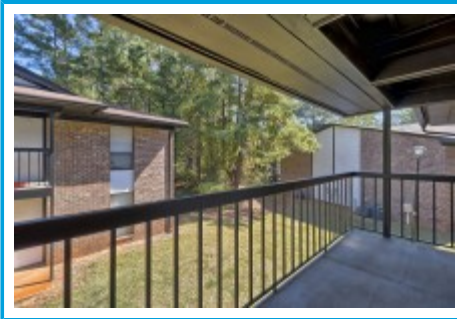

C

Virtual Tour:

<https://tours.look2homes.com/index/22850>

Ovation at 3500

Cell Phone: 803-759-8540

bcorley@smpmgt.com

Information is deemed reliable but not guaranteed!

Information is deemed reliable but not guaranteed!