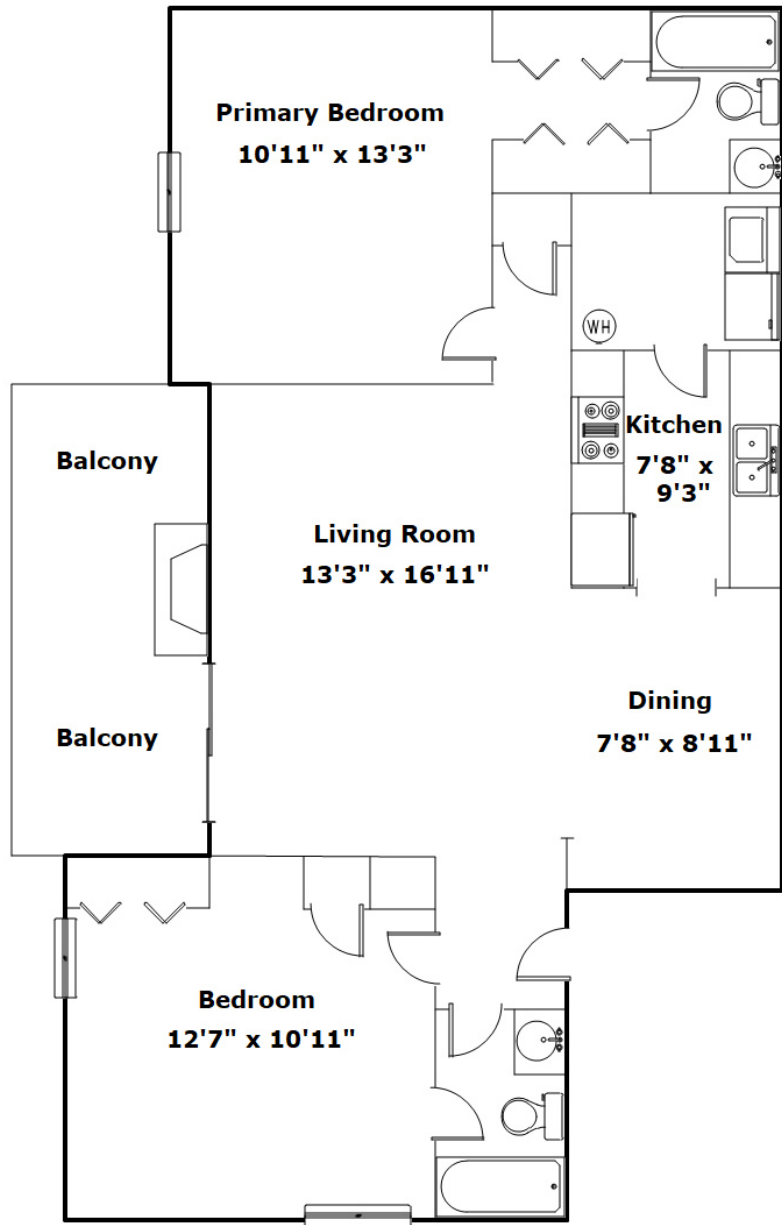

C

Virtual Tour:

<https://tours.look2homes.com/index/22850>

**Ovation at 3500**

Cell Phone: 803-759-8540

bcorley@smpmgt.com

Information is deemed reliable but not guaranteed!

Information is deemed reliable but not guaranteed!