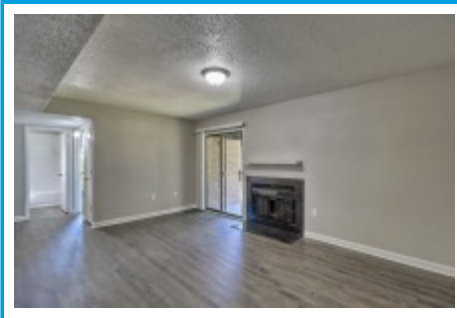

C

Virtual Tour:

<https://tours.look2homes.com/index/22850>

**Ovation at 3500**

Cell Phone: 803-759-8540

bcorley@smpmgt.com

Information is deemed reliable but not guaranteed!

Information is deemed reliable but not guaranteed!