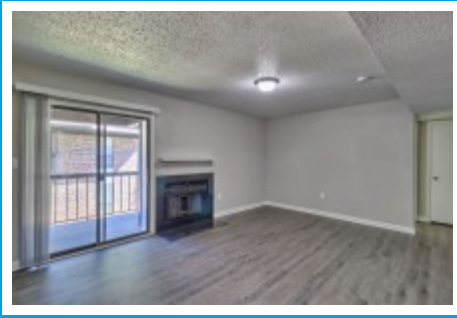

C

Virtual Tour:

<https://tours.look2homes.com/index/22850>

**Ovation at 3500**

Cell Phone: 803-759-8540

bcorley@smpmgt.com

Information is deemed reliable but not guaranteed!

Information is deemed reliable but not guaranteed!