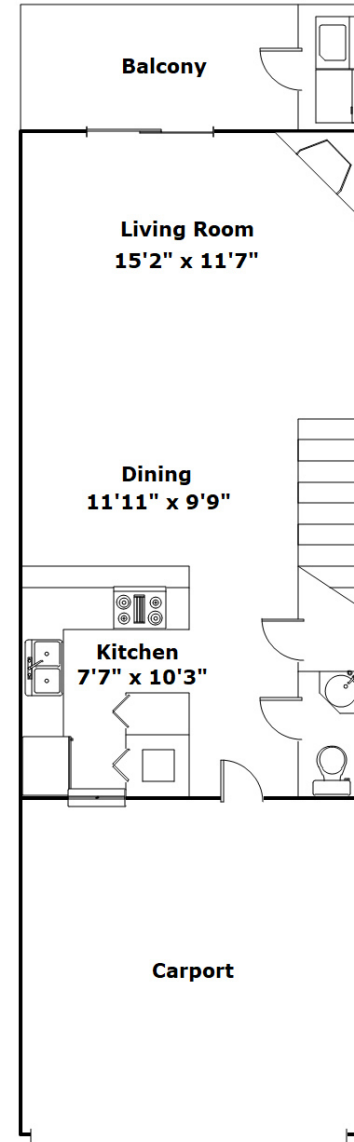

OVATION
AT 3500

2 x 1.5 TH + Carport

SQFT
Average Total 1139

2 Beds

1 / 1 Baths

Virtual Tour: <https://tours.look2homes.com/index/22849>

Ovation at 3500

Cell Phone: 803-759-8540