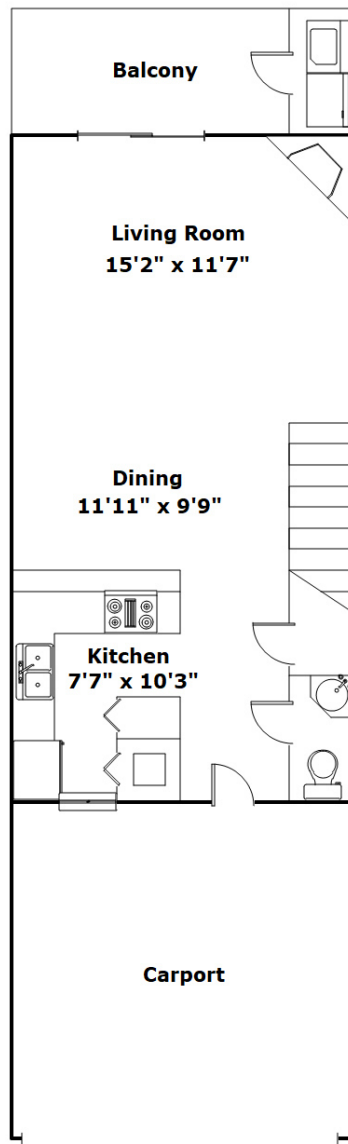

Virtual Tour:

<https://tours.look2homes.com/index/22849>

Ovation at 3500

Cell Phone: 803-759-8540

bcorley@smpmgt.com

Information is deemed reliable but not guaranteed!

Information is deemed reliable but not guaranteed!