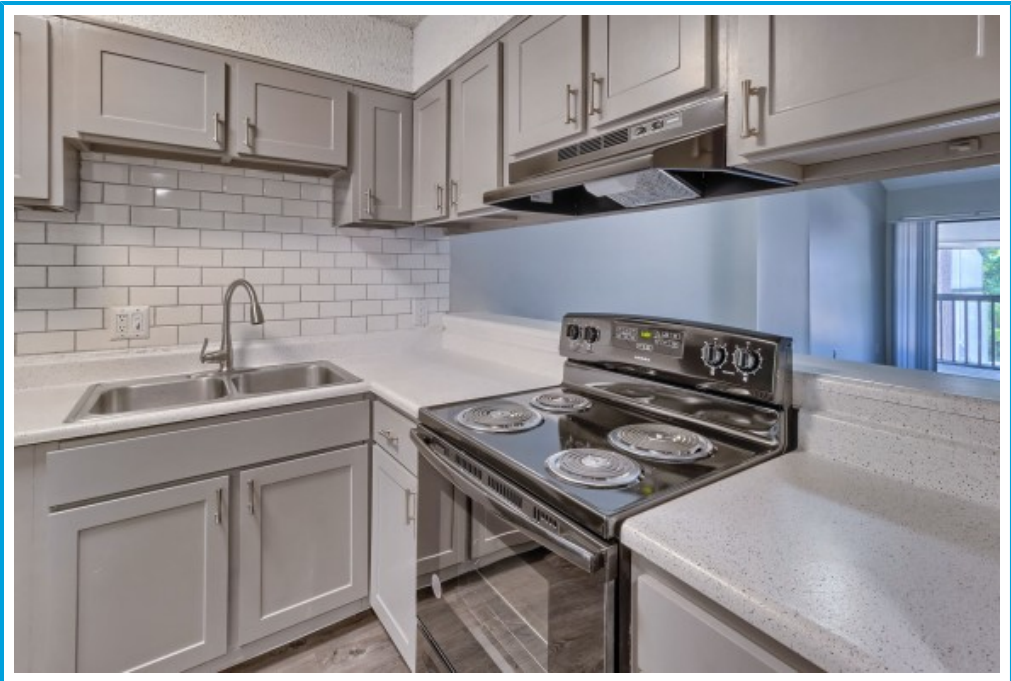

OVATION
AT 3500

**2 x 1.5 TH + Carport
Columbia,, SC 29210**

Virtual Tour:

<https://tours.look2homes.com/index/22849>

Ovation at 3500

Cell Phone: 803-759-8540

bcorley@smpmgt.com

Information is deemed reliable but not guaranteed!