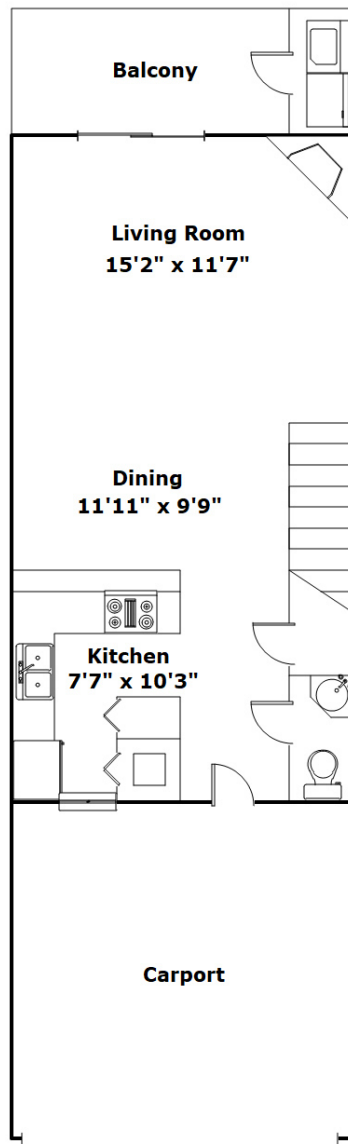

OVATION
AT 3500

**2 x 1.5 TH + Carport
Columbia,, SC 29210**

Virtual Tour:

<https://tours.look2homes.com/index/22849>

Ovation at 3500

Cell Phone: 803-759-8540

bcorley@smpmgt.com

Information is deemed reliable but not guaranteed!