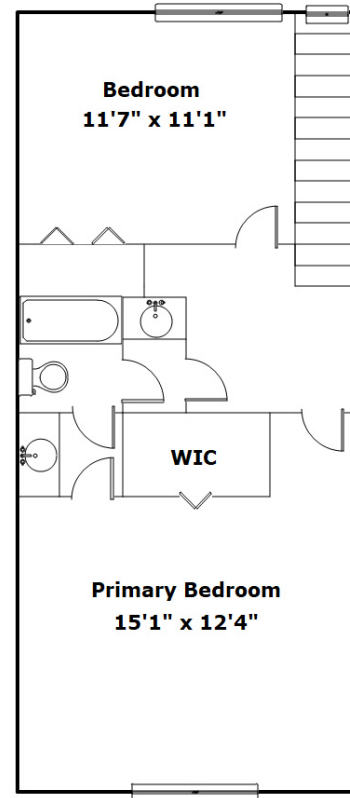

Information is deemed reliable but not guaranteed!