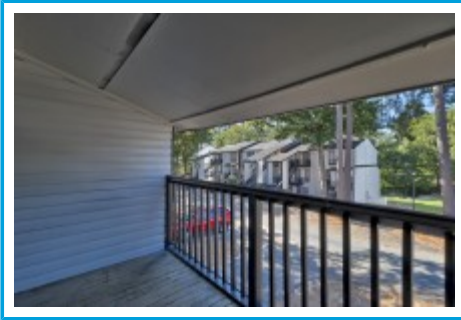

OVATION
AT 3500

**2 x 1.5 TH + Carport
Columbia,, SC 29210**

Virtual Tour:

<https://tours.look2homes.com/index/22849>

Ovation at 3500

Cell Phone: 803-759-8540

bcorley@smpmgt.com

Information is deemed reliable but not guaranteed!