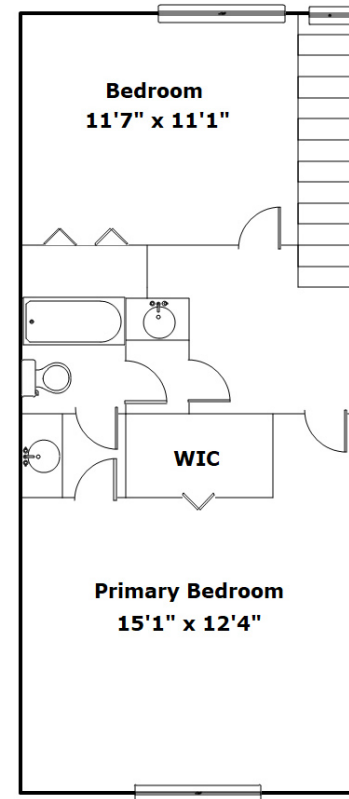

OVATION
AT 3500

**2 x 1.5 TH + Carport
Columbia,, SC 29210**

Virtual Tour:

<https://tours.look2homes.com/index/22849>

Ovation at 3500

Cell Phone: 803-759-8540

bcorley@smpmgt.com

Information is deemed reliable but not guaranteed!