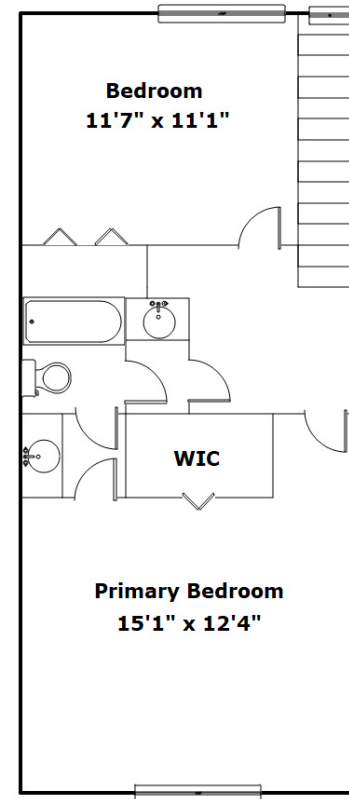

Virtual Tour:

<https://tours.look2homes.com/index/22849>

Ovation at 3500

Cell Phone: 803-759-8540

bcorley@smpmgt.com

Information is deemed reliable but not guaranteed!

Information is deemed reliable but not guaranteed!