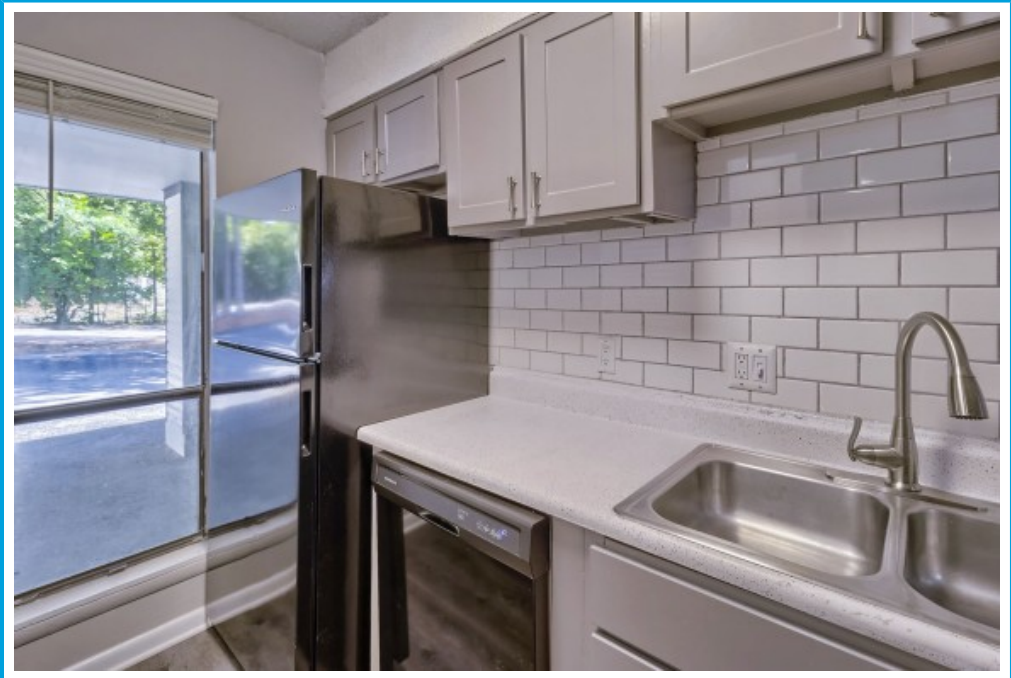

OVATION
AT 3500

**2 x 1.5 TH + Carport
Columbia,, SC 29210**

Virtual Tour:

<https://tours.look2homes.com/index/22849>

Ovation at 3500

Cell Phone: 803-759-8540

bcorley@smpmgt.com

Information is deemed reliable but not guaranteed!