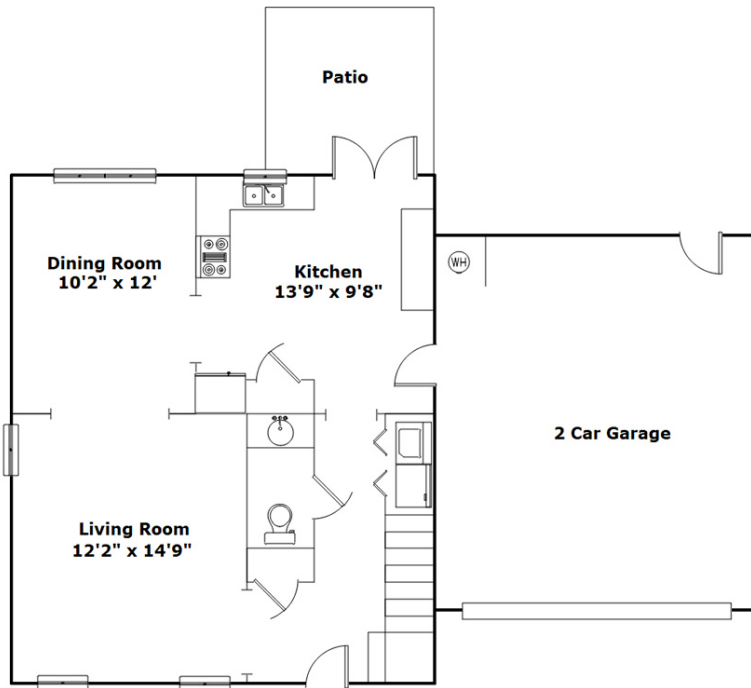

Information is deemed reliable but not guaranteed!

Virtual Tour:

<https://tours.look2homes.com/index/22776>

Margaret-Ann Ashburn

Cell Phone: 803-261-3646

maggie@margaret-ann.com

<http://http://www.ashburngroup.com/>