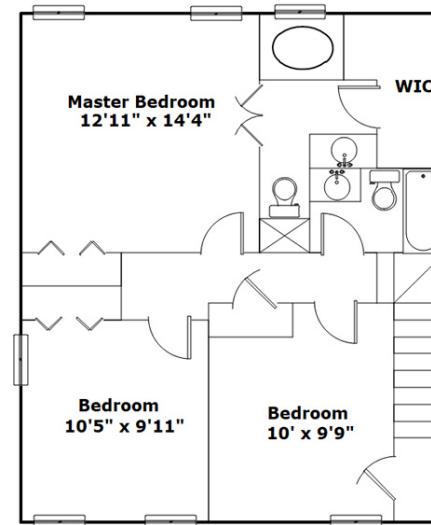

Information is deemed reliable but not guaranteed!

Virtual Tour:

<https://tours.look2homes.com/index/22776>

Margaret-Ann Ashburn

Cell Phone: 803-261-3646

maggie@margaret-ann.com

<http://http://www.ashburngroup.com/>