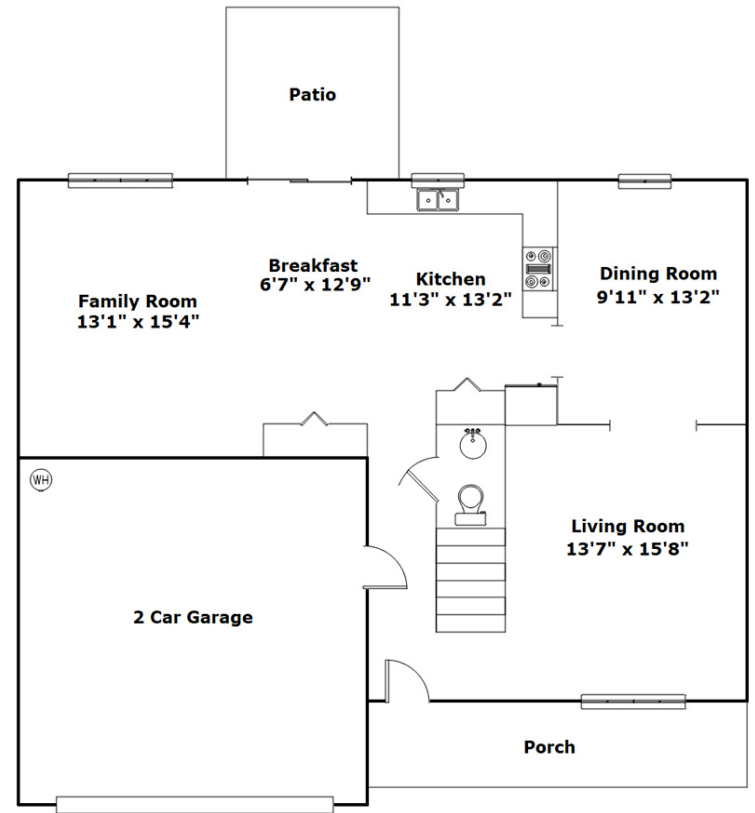

exp
REALTY

**513 Fox Haven Dr
Columbia,, SC 29229**

SQFT	
Total	2381
Main Level	988
Upper Level	1393
Garage	405

5 Beds

3 / 1 Baths

Virtual Tour: <https://tours.look2homes.com/index/22767>

Edward Averette

Cell Phone: 678-761-5198