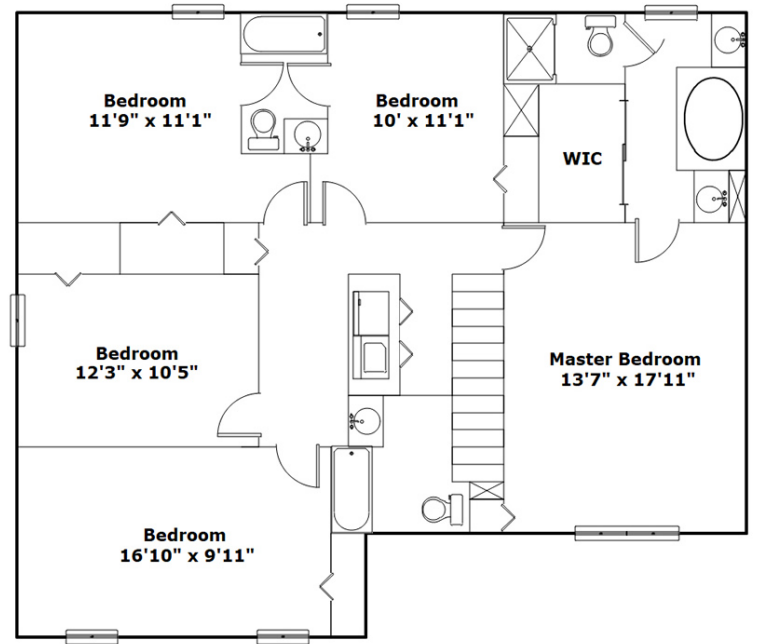

Information is deemed reliable but not guaranteed!