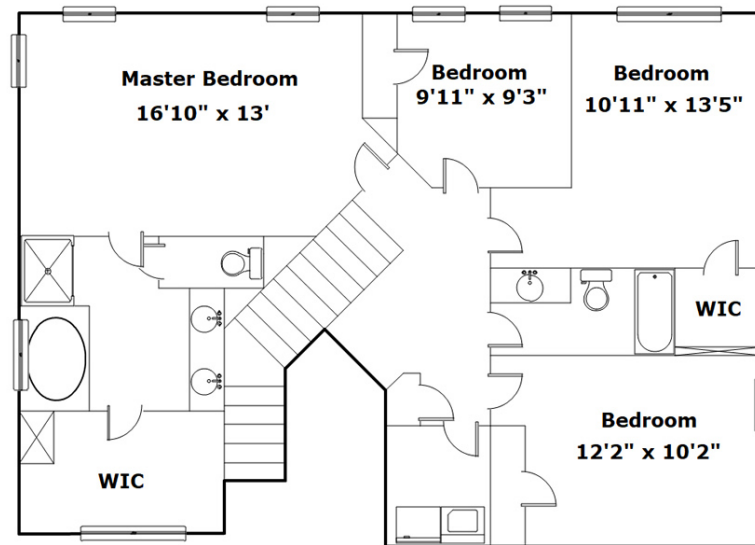

Information is deemed reliable but not guaranteed!

Virtual Tour:

<https://tours.look2homes.com/index/22744>

Terri Scheper

Office Phone: 803-600-4485

Cell Phone: 803-600-4485

terrinxthome@gmail.com

<http://www.29036info.com>