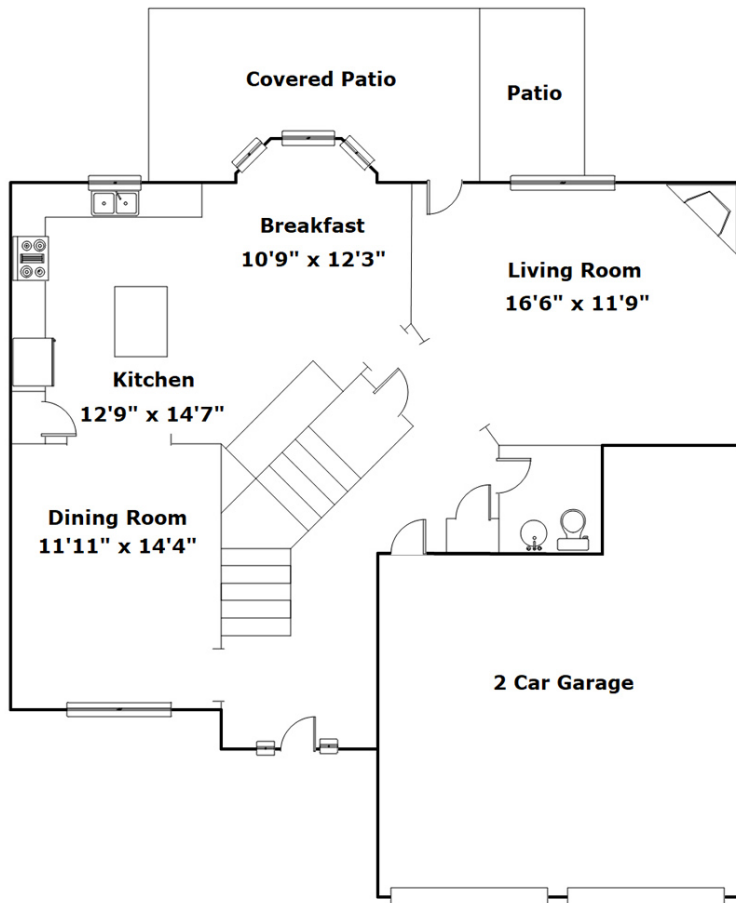

Information is deemed reliable but not guaranteed!

Virtual Tour:

<https://tours.look2homes.com/index/22744>

Terri Scheper

Office Phone: 803-600-4485

Cell Phone: 803-600-4485

terrinxthome@gmail.com

<http://www.29036info.com>