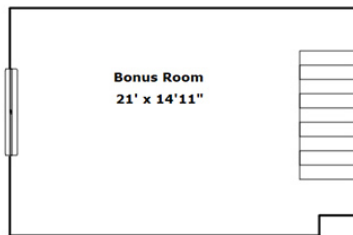

**Virtual Tour:**  
<https://tours.look2homes.com/index/22729>

**Page Latham**  
Cell Phone: 803-960-4111  
pagelatham@aol.com  
<http://www.pagelatham.com>

Information is deemed reliable but not guaranteed!