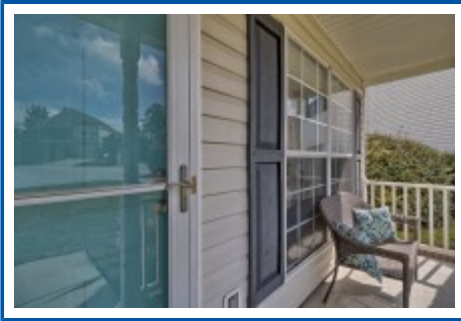

RE/MAX
Southern Collection

**163 Bradford Hill Drive
West Columbia,, SC 29170**

Virtual Tour:
<https://tours.look2homes.com/index/22699>

Terence Smith
Cell Phone: 803-429-7916
rterencesmith@gmail.com

Information is deemed reliable but not guaranteed!