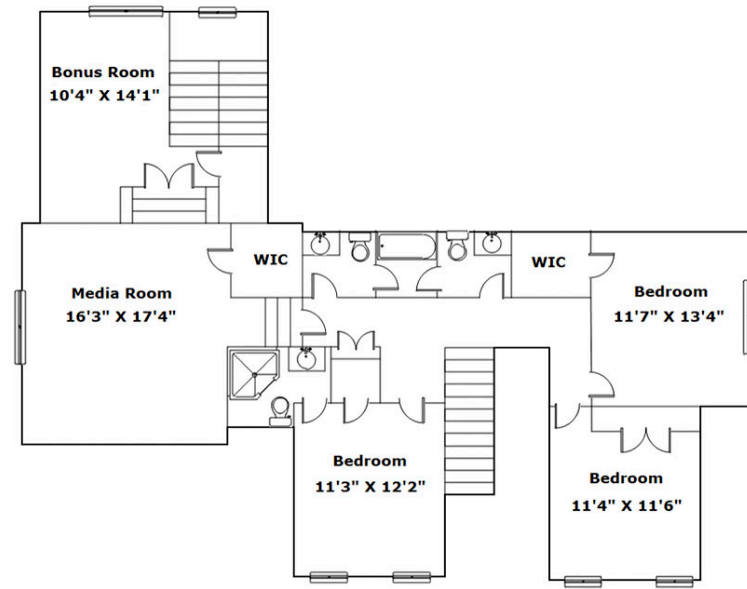

Information is deemed reliable but not guaranteed!

Information is deemed reliable but not guaranteed!

Virtual Tour:

<https://tours.look2homes.com/index/22685>

Denise England

Office Phone: 803-319-1977

Cell Phone: 803-319-1977