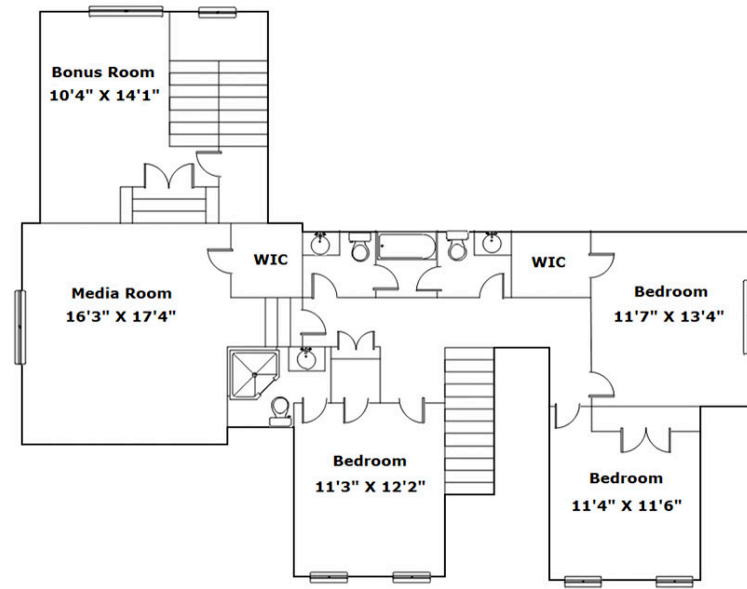

Information is deemed reliable but not guaranteed!

Virtual Tour:

<https://tours.look2homes.com/index/22685>

Denise England

Office Phone: 803-319-1977

Cell Phone: 803-319-1977

denise.english@cbcarolinas.com