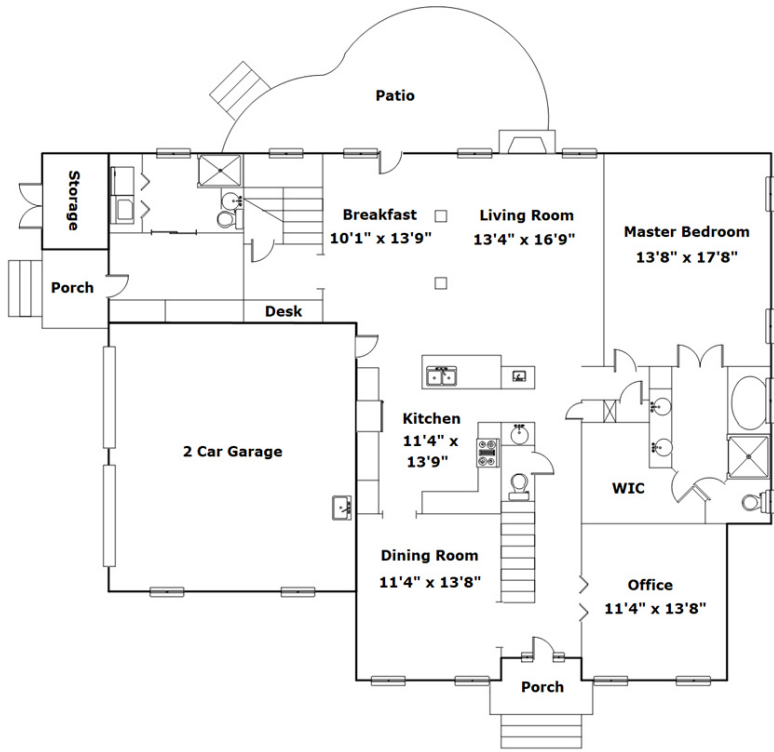

Information is deemed reliable but not guaranteed!

Virtual Tour:

<https://tours.look2homes.com/index/22685>

Denise England

Office Phone: 803-319-1977

Cell Phone: 803-319-1977

denise.english@cbcarolinas.com