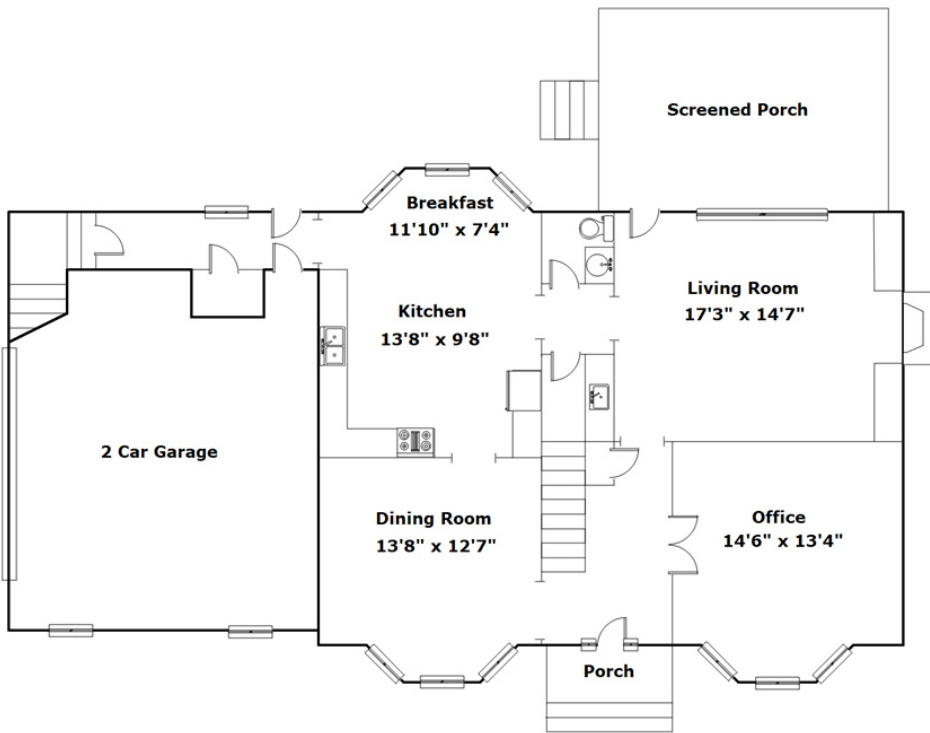

Information is deemed reliable but not guaranteed!

Virtual Tour:

<https://tours.look2homes.com/index/22654>