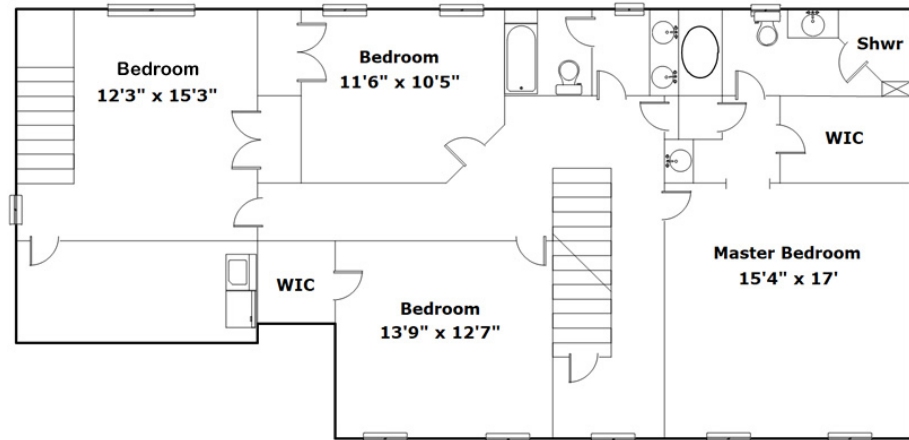

Information is deemed reliable but not guaranteed!

Virtual Tour:

<https://tours.look2homes.com/index/22654>