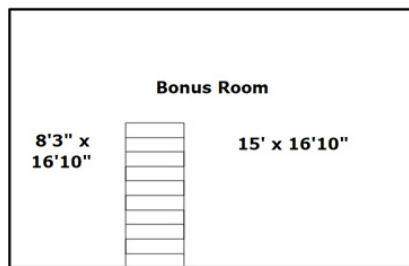

[elizabeth@wolfeandtaylor.com](mailto:elizabeth@wolfeandtaylor.com)

Information is deemed reliable but not guaranteed!

Information is deemed reliable but not guaranteed!

Virtual Tour:

<https://tours.look2homes.com/index/22654>