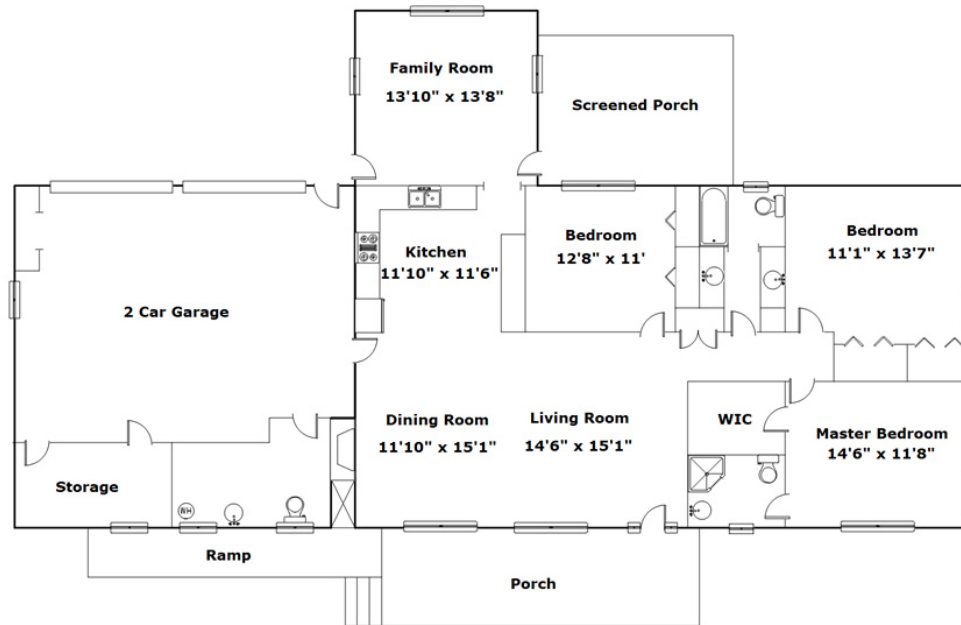

<http://www.29036info.com>

Information is deemed reliable but not guaranteed!

Information is deemed reliable but not guaranteed!

Virtual Tour:

<https://tours.look2homes.com/index/22634>

Terri Scheper

Office Phone: 803-600-4485