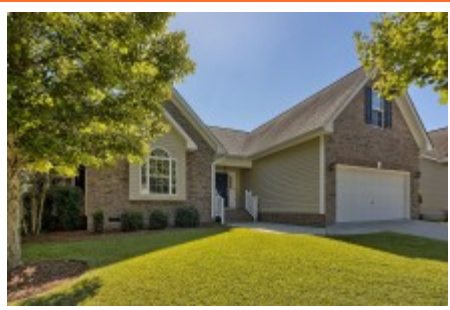

**NextHome**  
SPECIALISTS

**322 Explorer Dr  
Chapin,, SC 29036**

**Virtual Tour:**  
<https://tours.look2homes.com/index/22632>

**Terri Scheper**  
Office Phone: 803-600-4485  
Cell Phone: 803-600-4485  
terrinxthome@gmail.com  
<http://www.29036info.com>