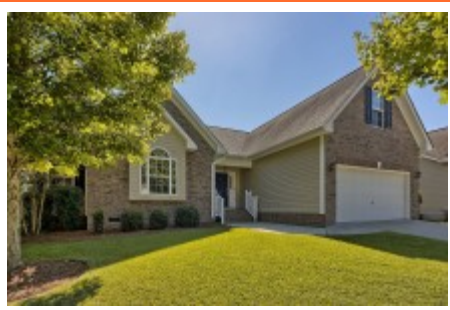

NextHome
SPECIALISTS

**322 Explorer Dr
Chapin,, SC 29036**

Virtual Tour:
<https://tours.look2homes.com/index/22632>

Terri Scheper
Office Phone: 803-600-4485
Cell Phone: 803-600-4485
terrinxthome@gmail.com
<http://www.29036info.com>