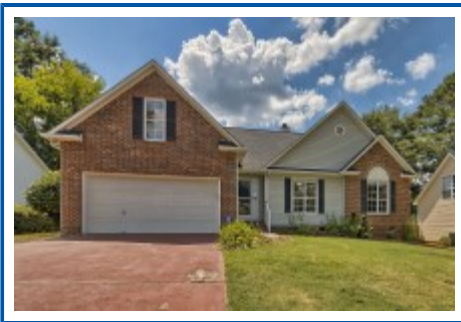

RE/MAX
Southern Collection

**440 Whiteford Way
Lexington,, SC 29072**

Virtual Tour:

<https://tours.look2homes.com/index/22617>

Terence Smith

Cell Phone: 803-429-7916
rterencesmith@gmail.com

Information is deemed reliable but not guaranteed!