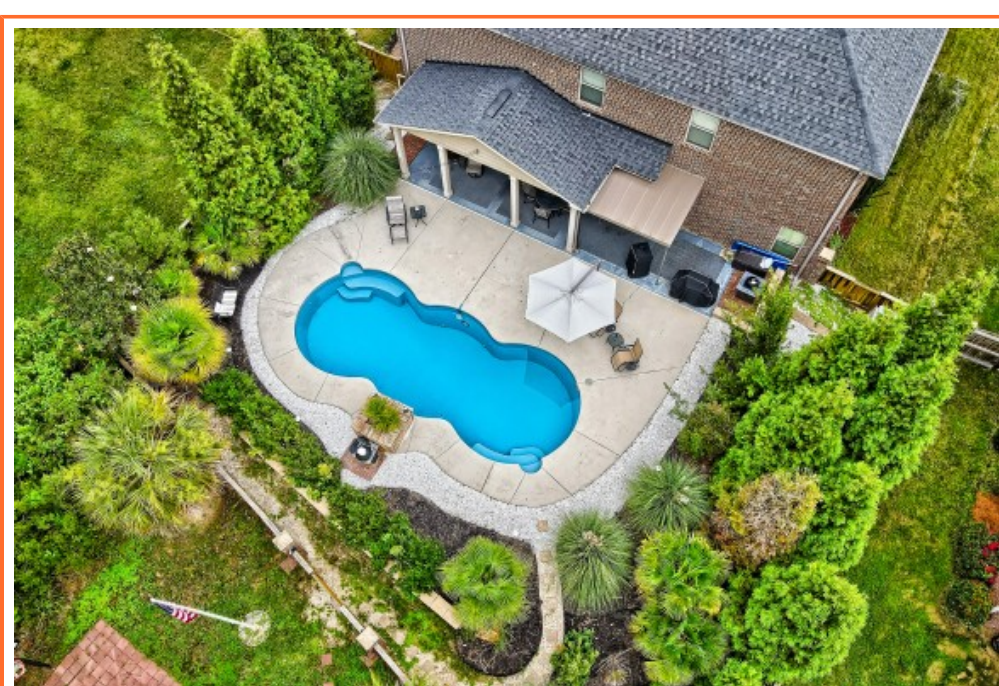

NextHome
SPECIALISTS

**836 Village Well Ct
Chapin,, SC 29036**

Virtual Tour:
<https://tours.look2homes.com/index/22546>

Debbie McIver

Cell Phone: 803-600-8852

debbie@nexthomespecialists.com

<http://homebuyingwithdebbie.com/>