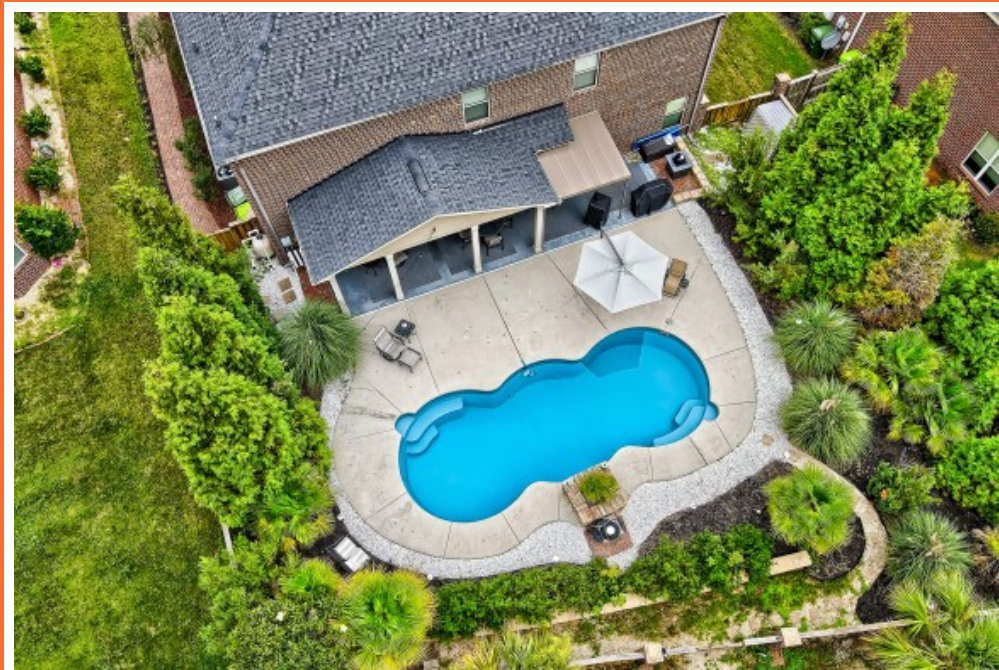

NextHome
SPECIALISTS

**836 Village Well Ct
Chapin,, SC 29036**

Virtual Tour:
<https://tours.look2homes.com/index/22546>

Debbie McIver

Cell Phone: 803-600-8852

debbie@nexthomespecialists.com

<http://homebuyingwithdebbie.com/>