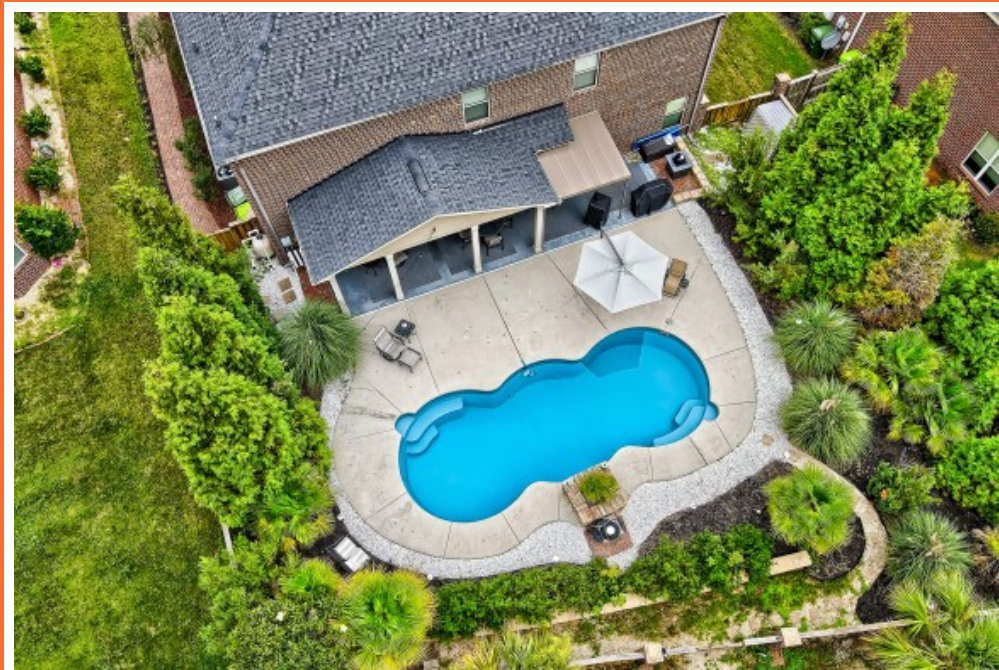

NextHome
SPECIALISTS

**836 Village Well Ct
Chapin,, SC 29036**

Virtual Tour:
<https://tours.look2homes.com/index/22546>

Debbie McIver
Cell Phone: 803-600-8852
debbie@nexthomespecialists.com
<http://homebuyingwithdebbie.com/>