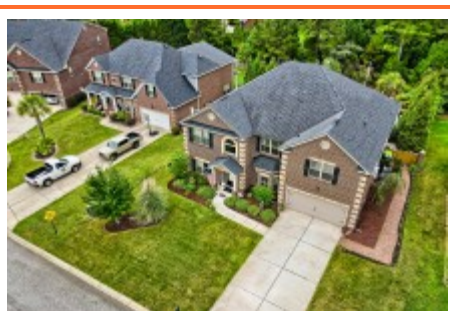

NextHome
SPECIALISTS

**836 Village Well Ct
Chapin,, SC 29036**

Virtual Tour:
<https://tours.look2homes.com/index/22546>

Debbie McIver
Cell Phone: 803-600-8852
debbie@nexthomespecialists.com
<http://homebuyingwithdebbie.com/>