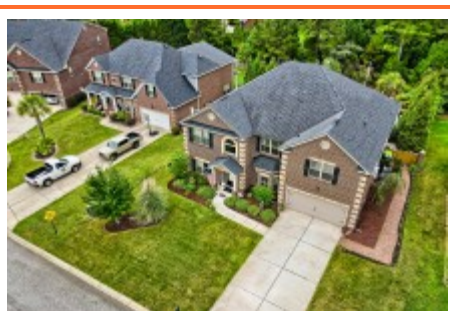

NextHome
SPECIALISTS

**836 Village Well Ct
Chapin,, SC 29036**

Virtual Tour:
<https://tours.look2homes.com/index/22546>

Debbie McIver

Cell Phone: 803-600-8852

debbie@nexthomespecialists.com

<http://homebuyingwithdebbie.com/>