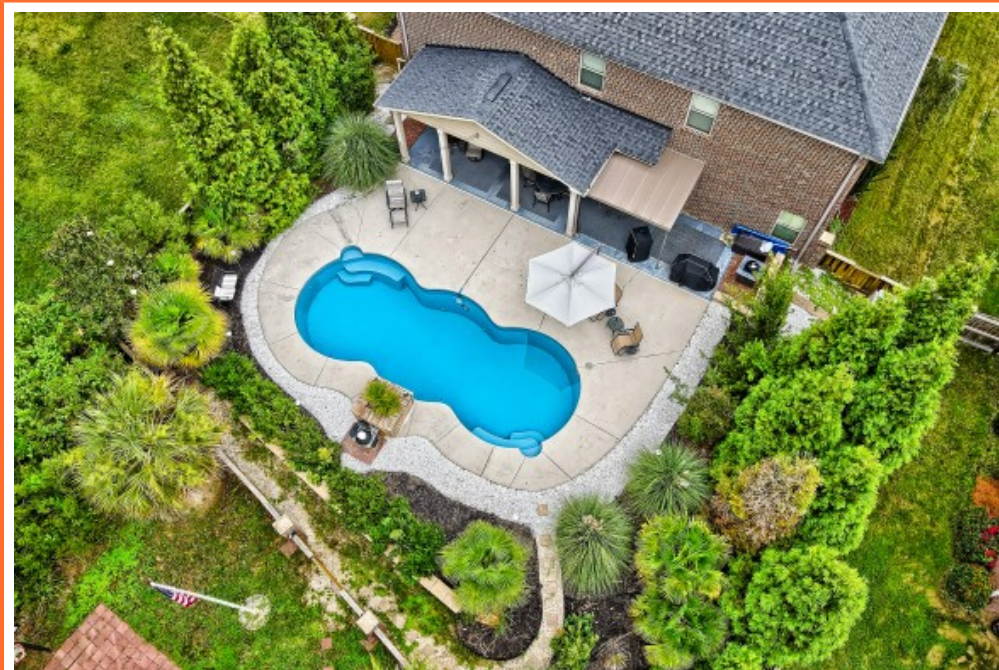

NextHome
SPECIALISTS

**836 Village Well Ct
Chapin,, SC 29036**

Virtual Tour:
<https://tours.look2homes.com/index/22546>

Debbie McIver
Cell Phone: 803-600-8852
debbie@nexthomespecialists.com
<http://homebuyingwithdebbie.com/>