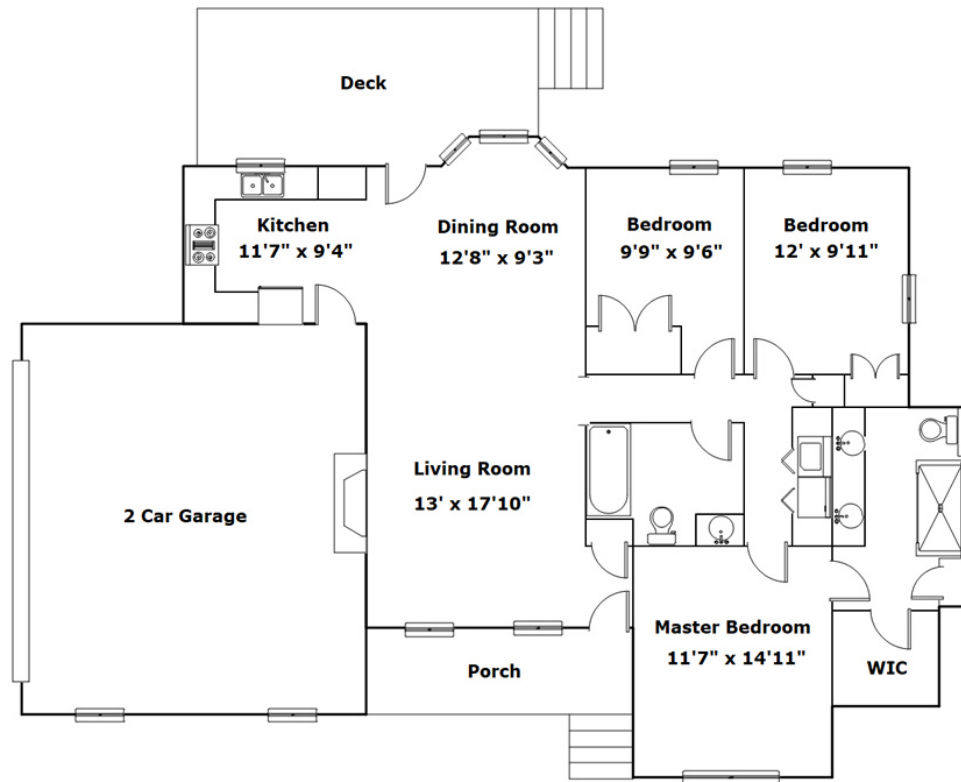

505 Dove Park Rd
Columbia,, SC 29223

Virtual Tour:
<https://tours.look2homes.com/index/22509>

Morris Lyles
Cell Phone: 803-261-9886
morris.lyles@era.com
<http://www.morrislyles.com/>

Information is deemed reliable but not guaranteed!