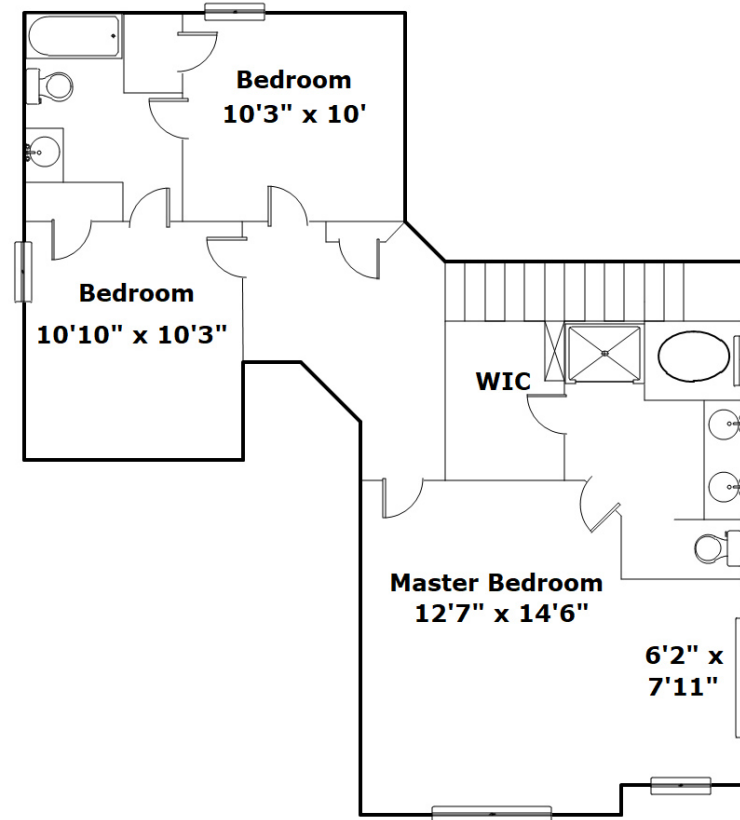

Information is deemed reliable but not guaranteed!

Virtual Tour:

<https://tours.look2homes.com/index/22431>