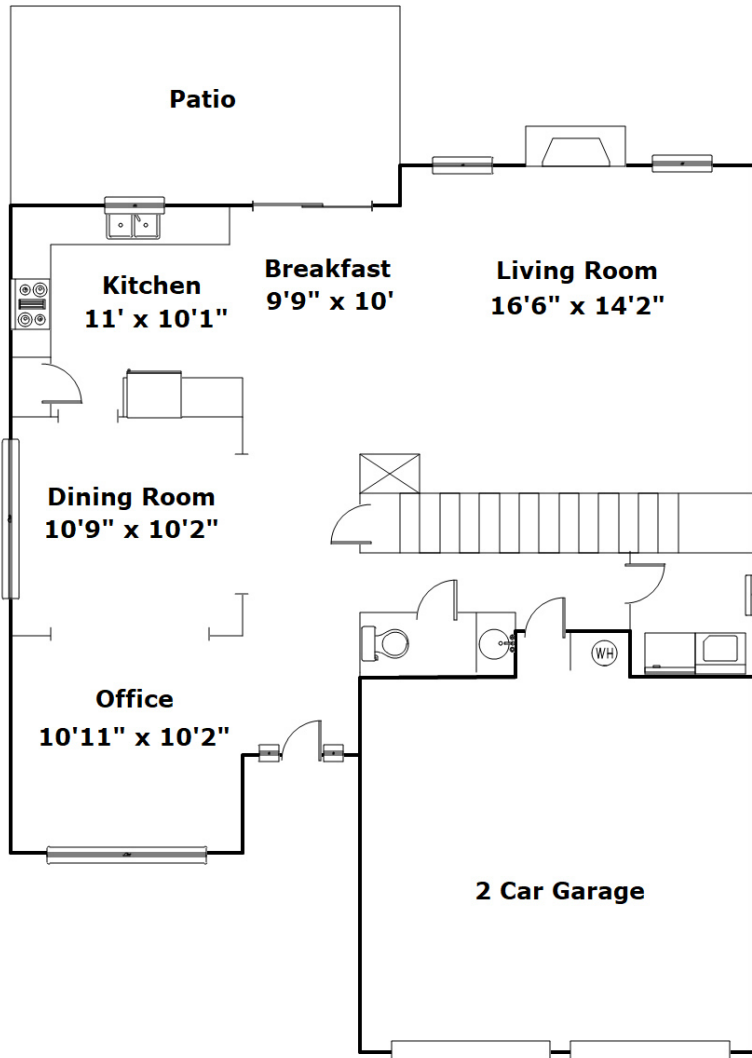

Information is deemed reliable but not guaranteed!

Virtual Tour:

<https://tours.look2homes.com/index/22431>