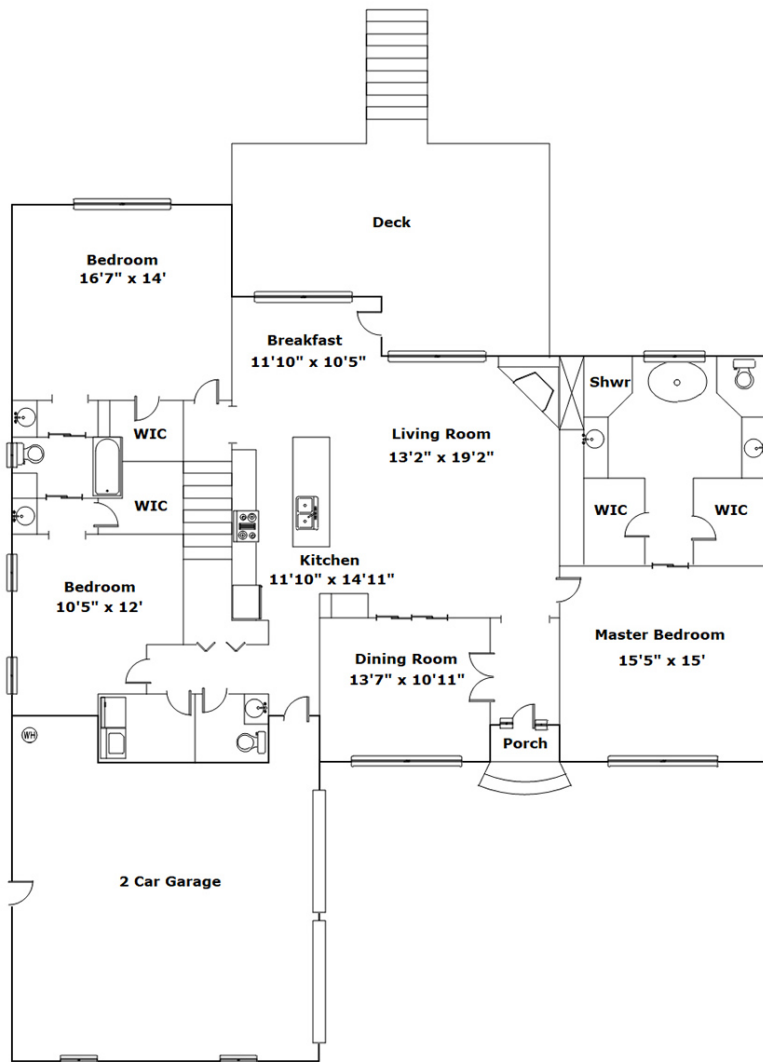

Information is deemed reliable but not guaranteed!

Virtual Tour:

<https://tours.look2homes.com/index/22313>

Denise England

Office Phone: 803-319-1977

Cell Phone: 803-319-1977

denise.english@cbcarolinas.com