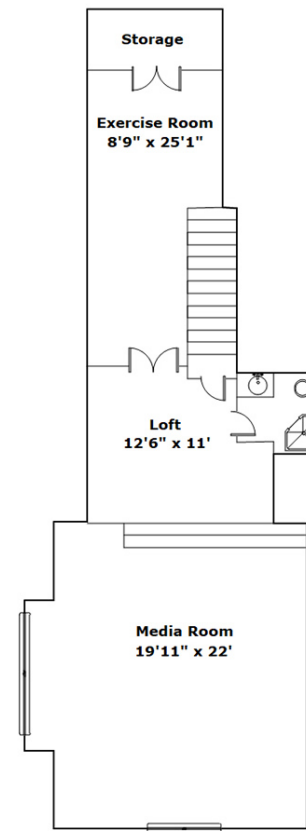

Information is deemed reliable but not guaranteed!

Virtual Tour:

<https://tours.look2homes.com/index/22313>

Denise England

Office Phone: 803-319-1977

Cell Phone: 803-319-1977

denise.english@cbcarolinas.com