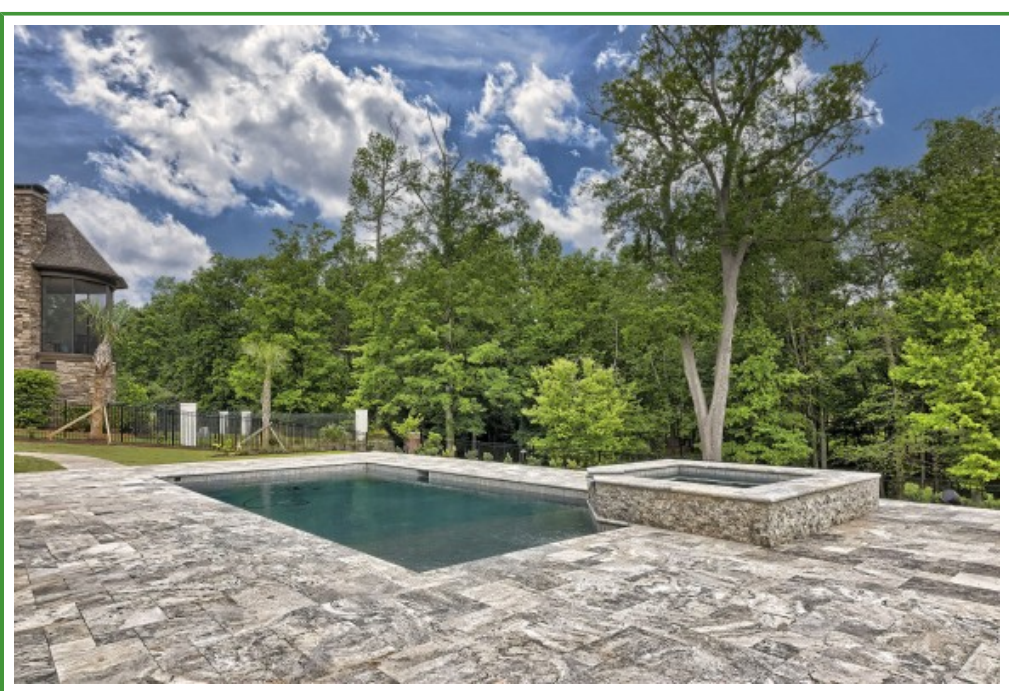

**Better
Homes**
and Gardens.
REAL ESTATE

MEDLEY

**611 Bimini Twist Cir
Lexington,, SC 29072**

Virtual Tour:
<https://tours.look2homes.com/index/22266>

Sarah Bennett
Cell Phone: 803-807-0505
sarah@sarahtherealtor.com