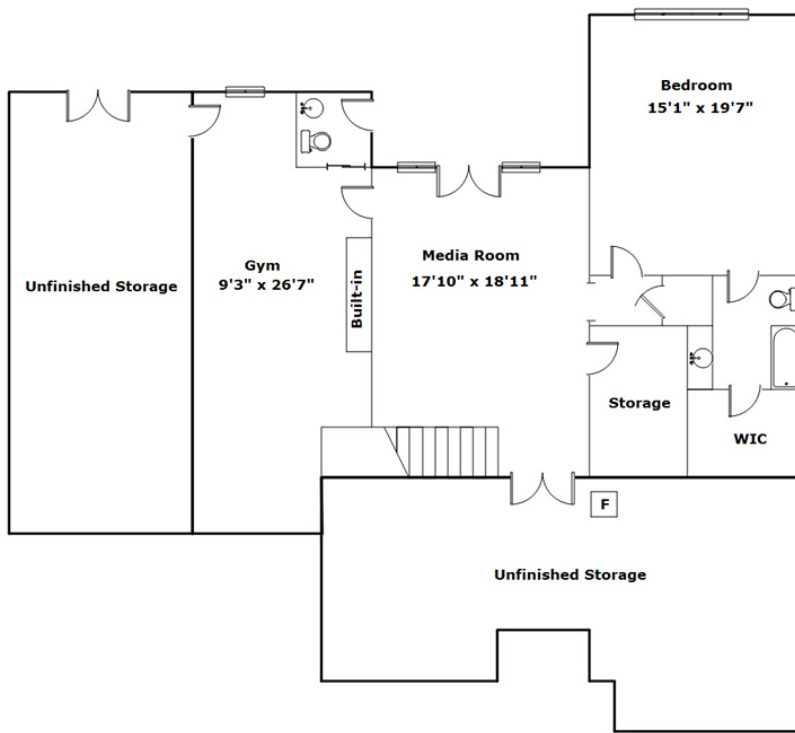

Information is deemed reliable but not guaranteed!

Virtual Tour:

<https://tours.look2homes.com/index/22266>

Sarah Bennett

Cell Phone: 803-807-0505

sarah@sarahtherealtor.com