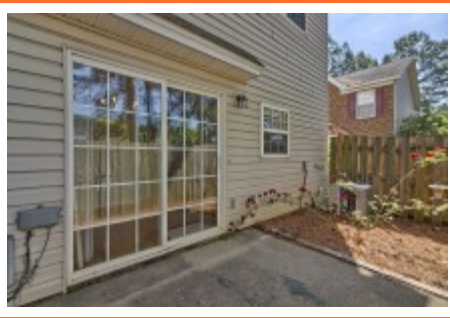

NextHome
SPECIALISTS

**12 Crossbow Place
Columbia,, SC 29212**

Virtual Tour:

<https://tours.look2homes.com/index/22250>

Jim Leitherer

Cell Phone: 803-298-0054

jimleitherer@gmail.com

<http://LeithererRealEstate.com>