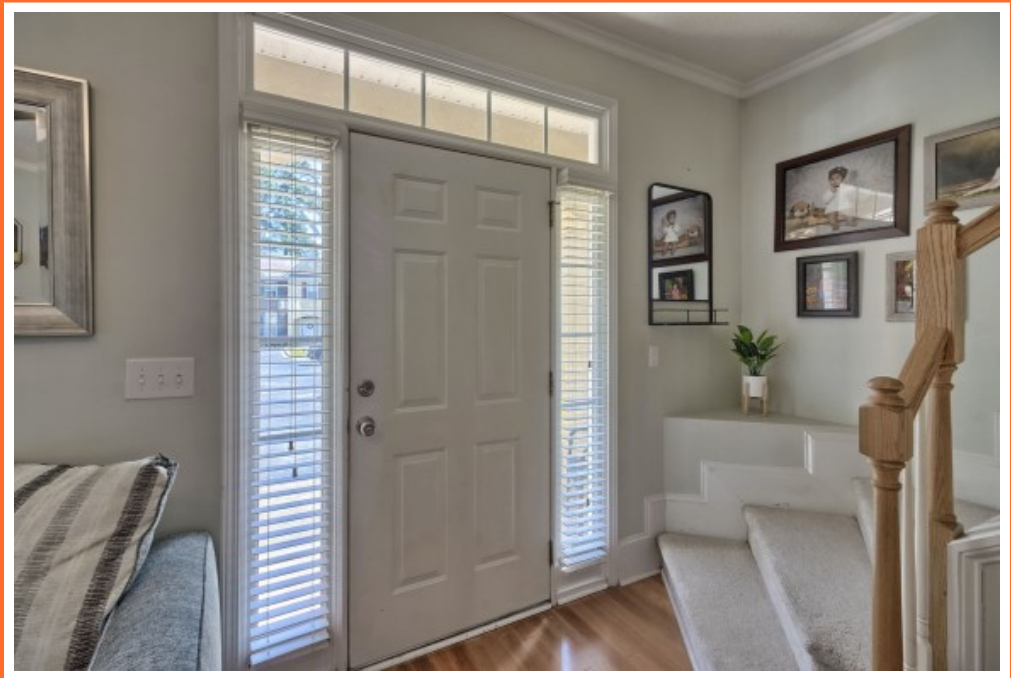

NextHome
SPECIALISTS

**12 Crossbow Place
Columbia,, SC 29212**

Virtual Tour:

<https://tours.look2homes.com/index/22250>

Jim Leitherer

Cell Phone: 803-298-0054

jimleitherer@gmail.com

<http://LeithererRealEstate.com>