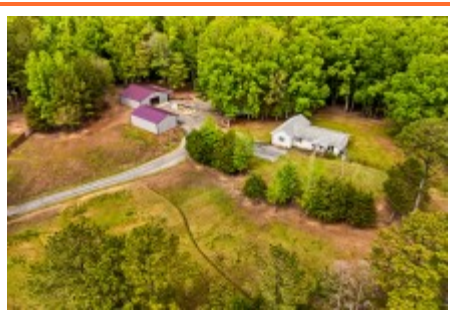

NextHome
SPECIALISTS

**248 Old Shealy Rd
Chapin,, SC 29036**

Virtual Tour:
<https://tours.look2homes.com/index/22222>

Terri Scheper
Office Phone: 803-600-4485
Cell Phone: 803-600-4485
terrinxthome@gmail.com
<http://www.29036info.com>