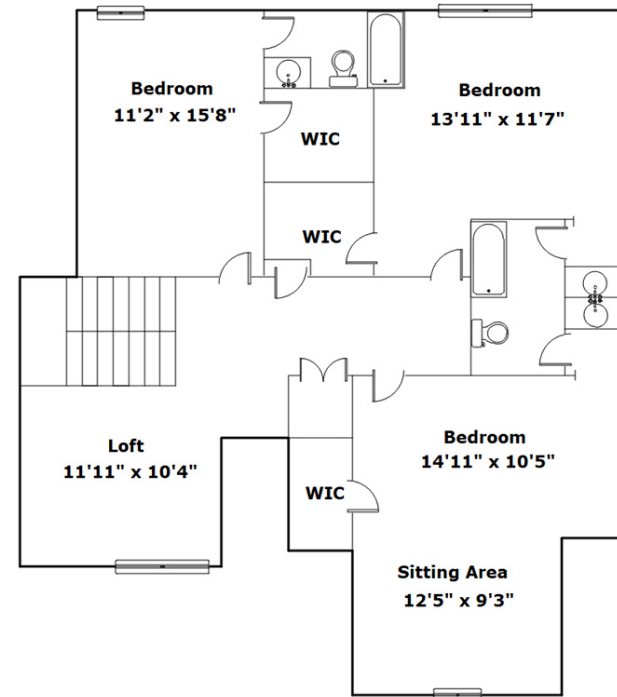

Information is deemed reliable but not guaranteed!

Virtual Tour:

<https://tours.look2homes.com/index/22148>

Lawleh Mazloom Haag

Office Phone: 803-957-5566

Cell Phone: 803-608-2530

Lawleh.Haag@gmail.com