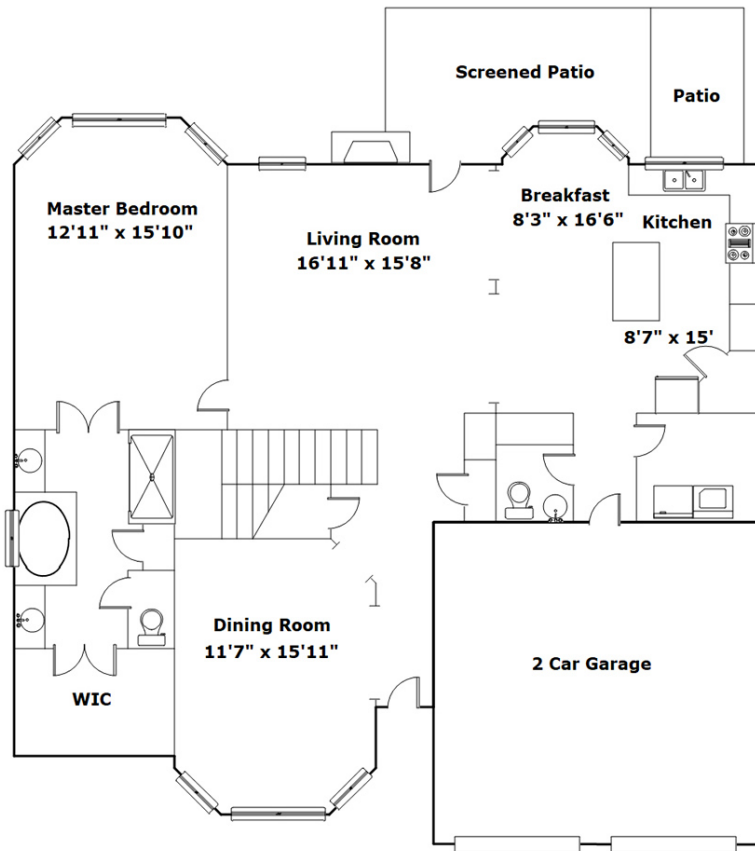

Information is deemed reliable but not guaranteed!

Virtual Tour:

<https://tours.look2homes.com/index/22148>

Lawleh Mazloom Haag

Office Phone: 803-957-5566

Cell Phone: 803-608-2530

Lawleh.Haag@gmail.com