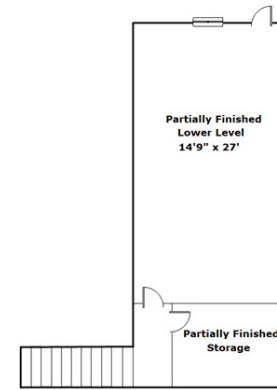

**433 Southlake Rd
Columbia,, SC 29223**

Virtual Tour:

<https://tours.look2homes.com/index/22118>

Morris Lyles

Cell Phone: 803-261-9886

morris.lyles@era.com

<http://www.morrislyles.com/>

Information is deemed reliable but not guaranteed!