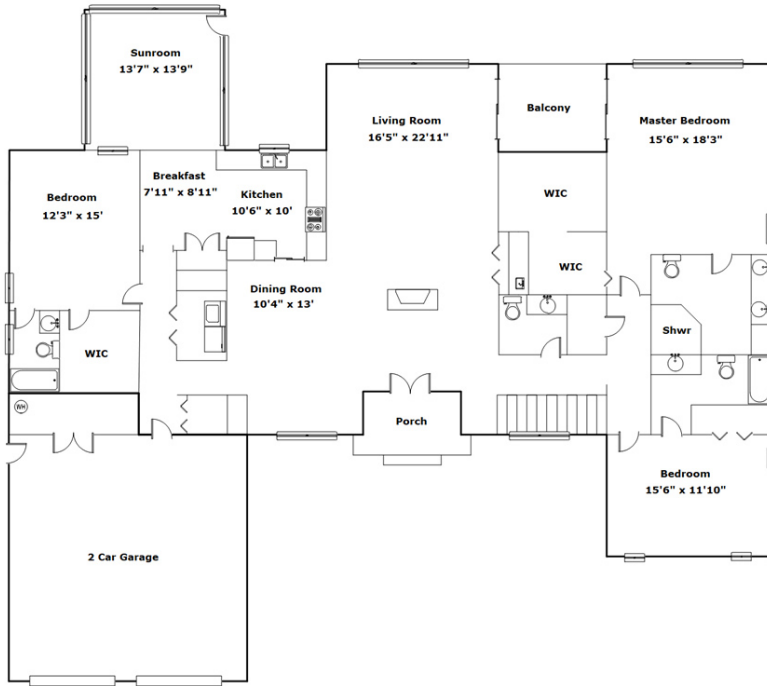

**433 Southlake Rd
Columbia,, SC 29223**

Virtual Tour:

<https://tours.look2homes.com/index/22118>

Morris Lyles

Cell Phone: 803-261-9886

morris.lyles@era.com

<http://www.morrislyles.com/>

Information is deemed reliable but not guaranteed!