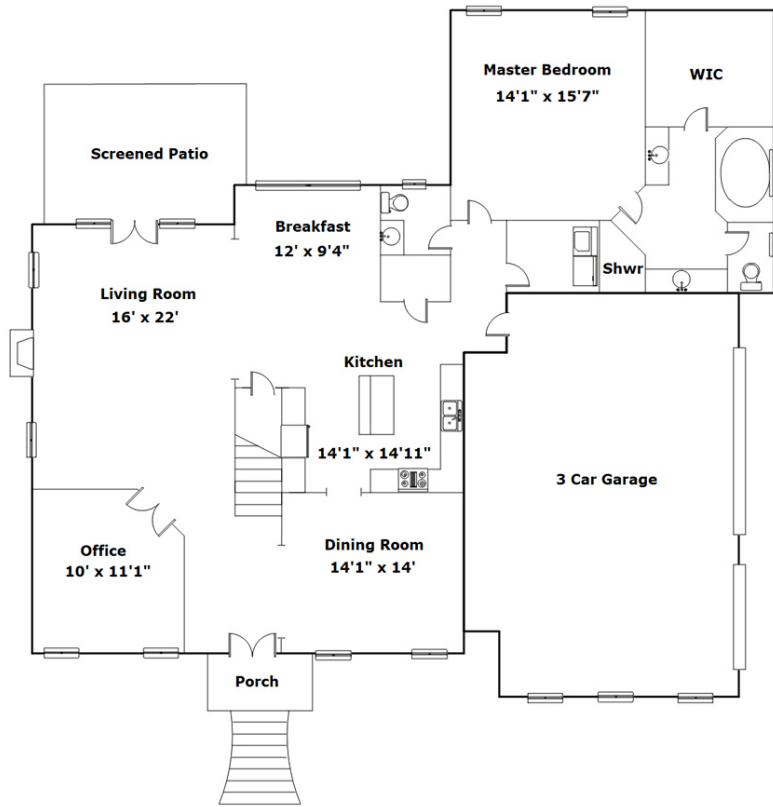

Information is deemed reliable but not guaranteed!

Virtual Tour:
<https://tours.look2homes.com/index/22066>

Sarah Bennett
Cell Phone: 803-807-0505
sarah@sarahtherealtor.com