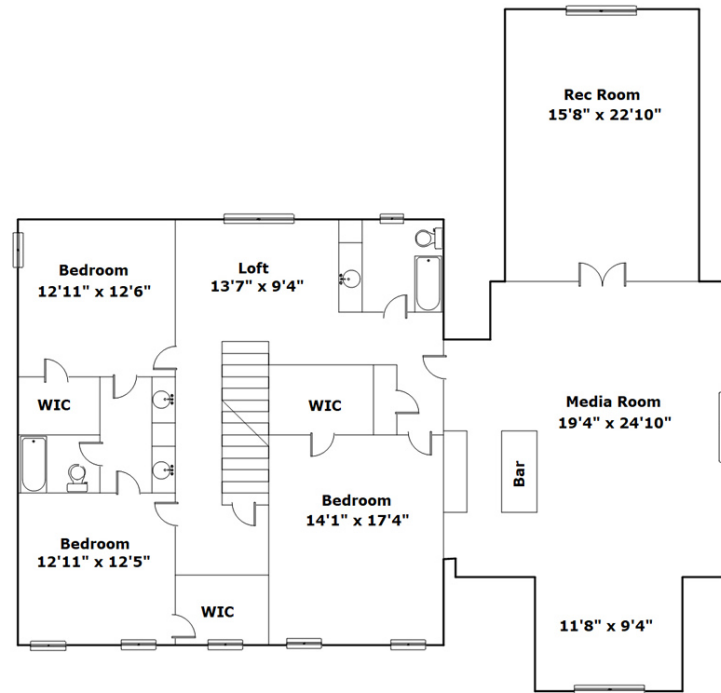

Information is deemed reliable but not guaranteed!

Virtual Tour:

<https://tours.look2homes.com/index/22066>

Sarah Bennett

Cell Phone: 803-807-0505

sarah@sarahtherealtor.com