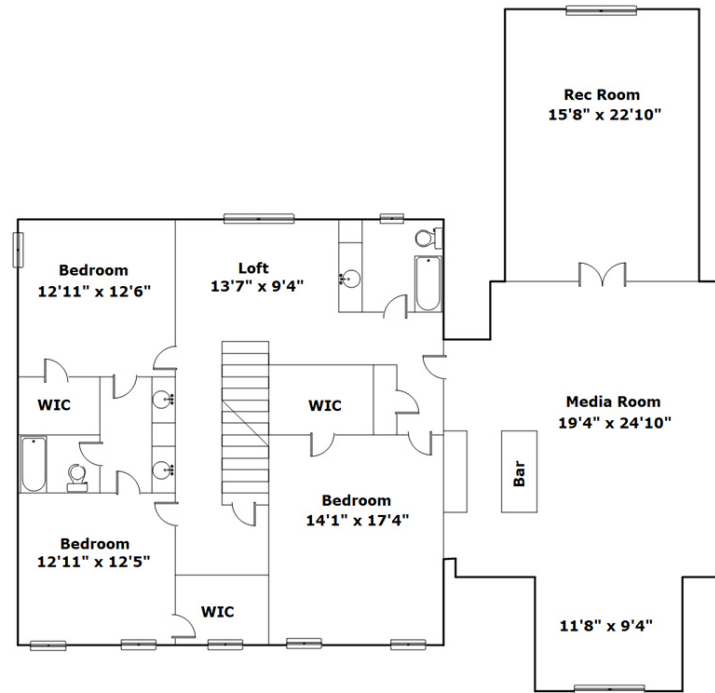

Information is deemed reliable but not guaranteed!

Virtual Tour:
<https://tours.look2homes.com/index/22066>

Sarah Bennett
Cell Phone: 803-807-0505
sarah@sarahtherealtor.com