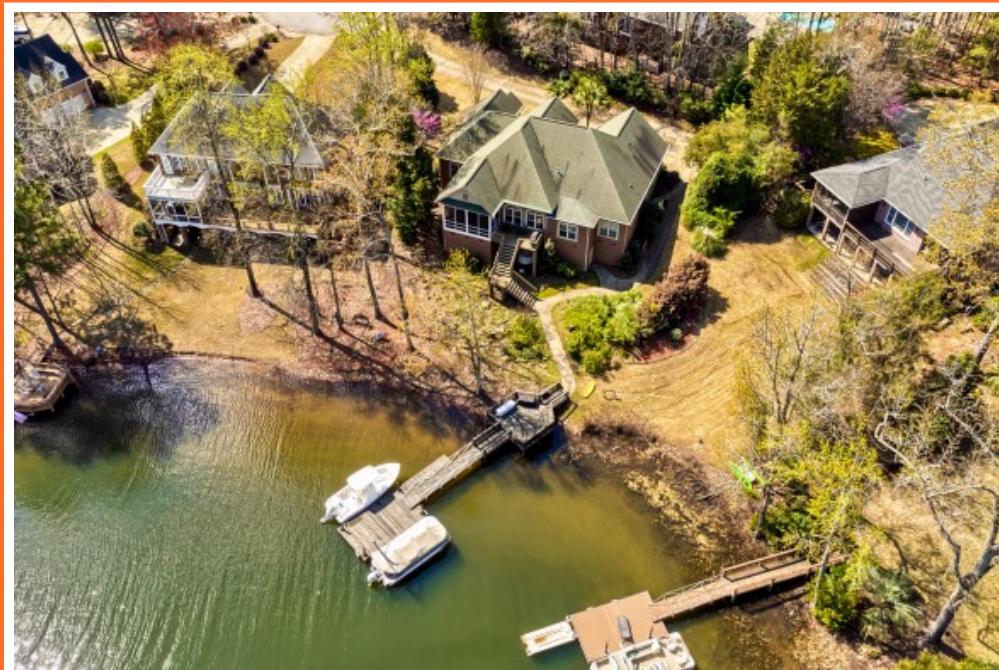

NextHome
SPECIALISTS

**109 Bass Pointe Ln
Chapin,, SC 29036**

Virtual Tour:
<https://tours.look2homes.com/index/22064>

Terri Scheper
Office Phone: 803-600-4485
Cell Phone: 803-600-4485
terrinxthome@gmail.com
<http://www.29036info.com>