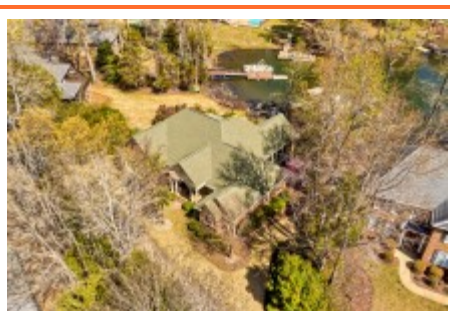

NextHome
SPECIALISTS

**109 Bass Pointe Ln
Chapin,, SC 29036**

Virtual Tour:
<https://tours.look2homes.com/index/22064>

Terri Scheper
Office Phone: 803-600-4485
Cell Phone: 803-600-4485
terrinxthome@gmail.com
<http://www.29036info.com>