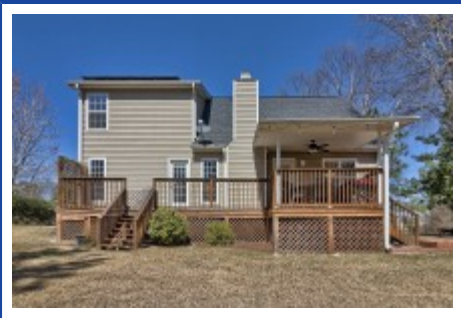

**15 Fir Tree Ln  
Elgin,, SC 29045**

**Virtual Tour:**  
<https://tours.look2homes.com/index/22058>

**Lance Woodley**  
Office Phone: 803-407-3883  
lance.woodley@exprealty.com

Information is deemed reliable but not guaranteed!