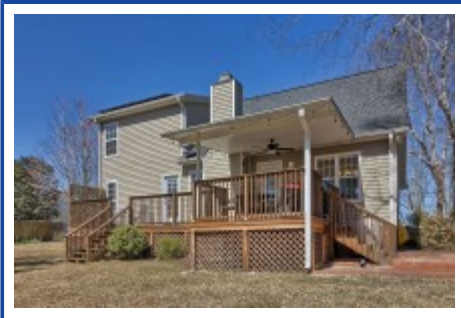

**15 Fir Tree Ln  
Elgin,, SC 29045**

**Virtual Tour:**  
<https://tours.look2homes.com/index/22058>

**Lance Woodley**  
Office Phone: 803-407-3883  
lance.woodley@exprealty.com

Information is deemed reliable but not guaranteed!