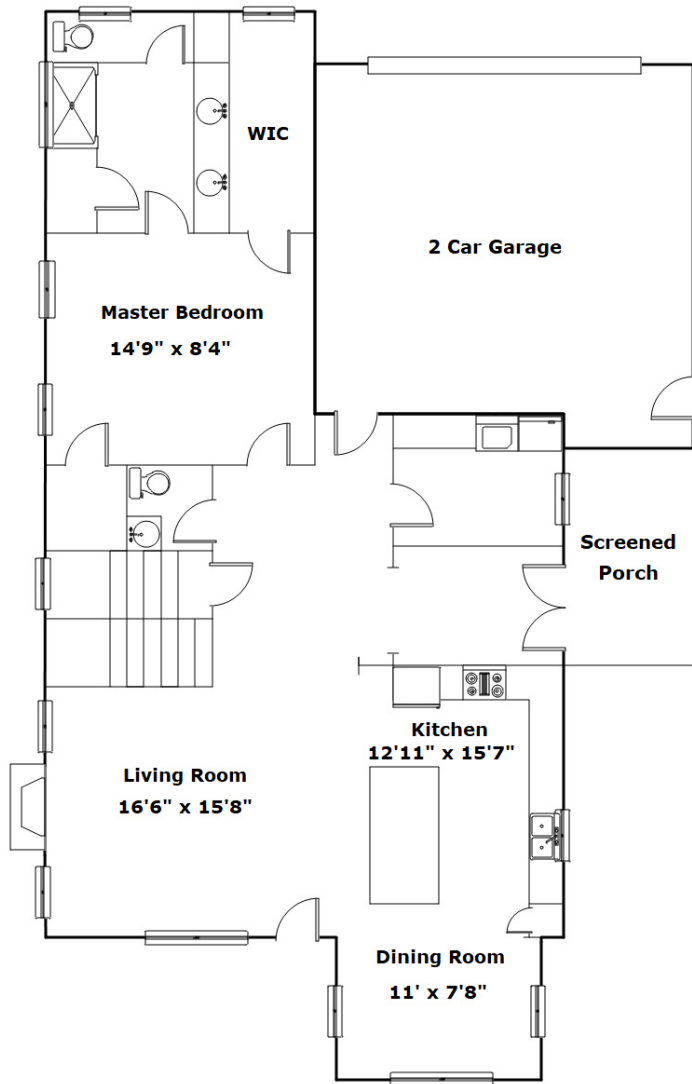

Information is deemed reliable but not guaranteed!

Virtual Tour:
<https://tours.look2homes.com/index/22017>