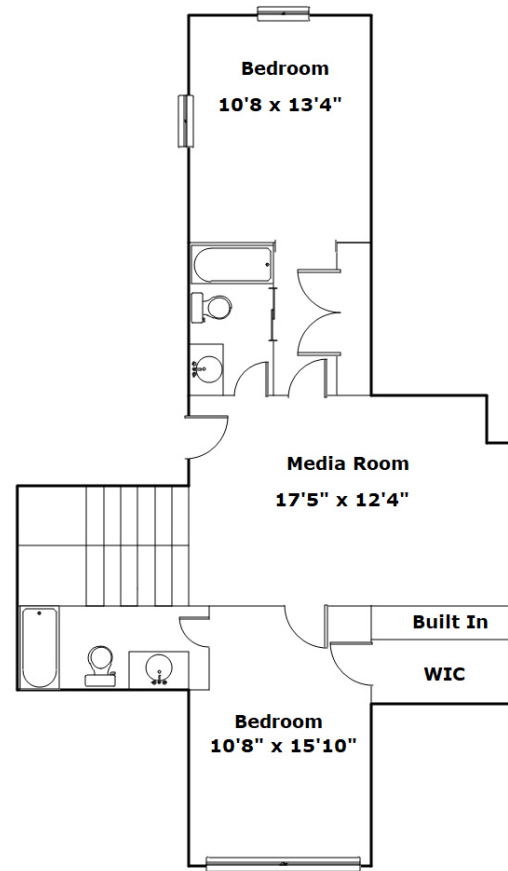

Information is deemed reliable but not guaranteed!

Virtual Tour:
<https://tours.look2homes.com/index/22017>