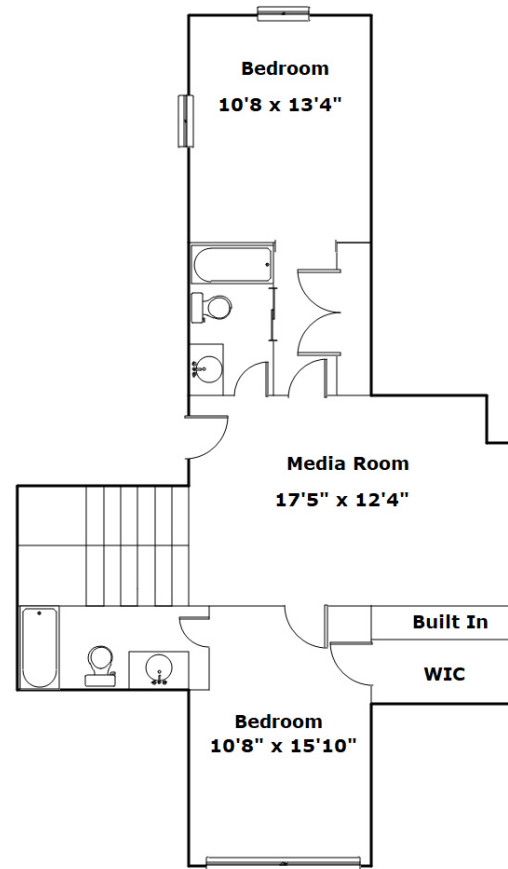

Information is deemed reliable but not guaranteed!

Virtual Tour:
<https://tours.look2homes.com/index/22017>