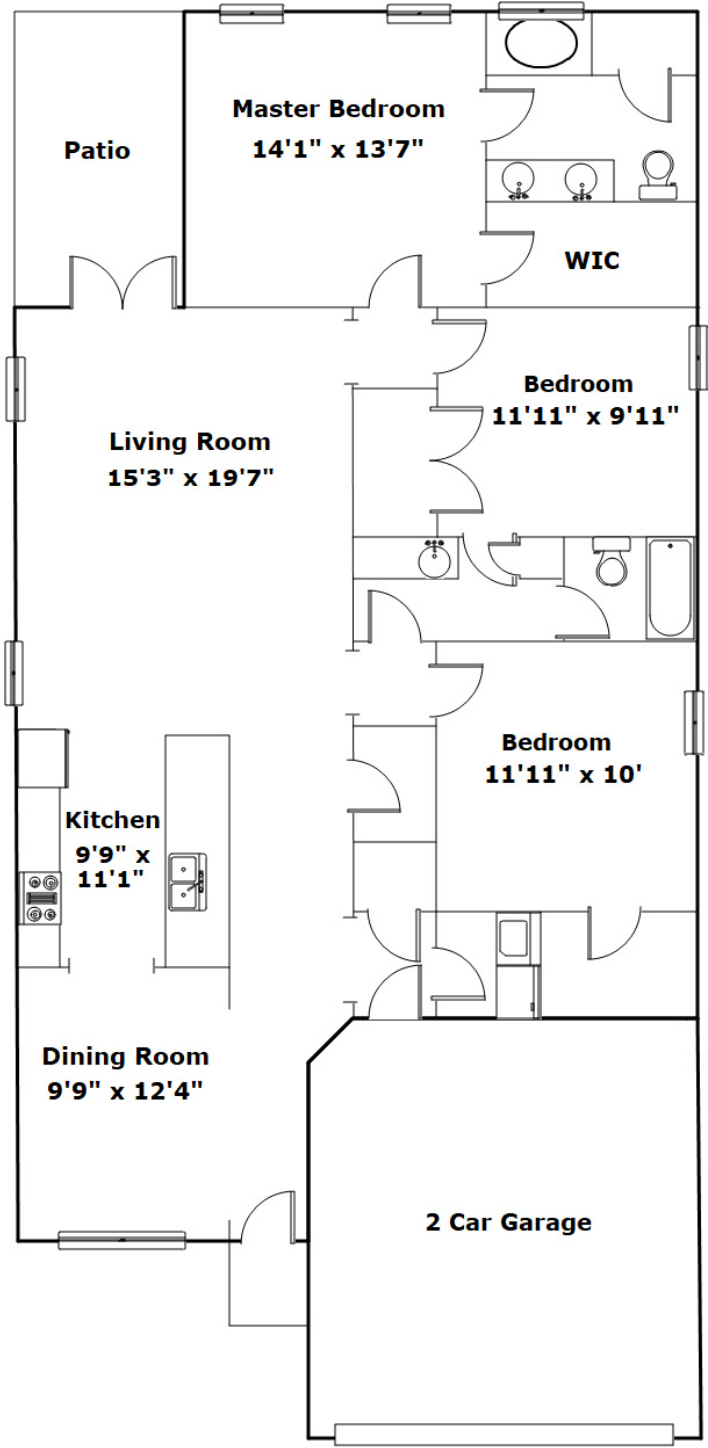

<http://LeithererRealEstate.com>

Information is deemed reliable but not guaranteed!

Patio

Master Bedroom
14'1" x 13'7"

WIC

Living Room
15'3" x 19'7"

Bedroom
11'11" x 9'11"

Kitchen
9'9" x 11'1"

Bedroom
11'11" x 10'

Dining Room
9'9" x 12'4"

2 Car Garage

Virtual Tour:

<https://tours.look2homes.com/index/21963>

Jim Leitherer

Office Phone: 803-298-8481

Cell Phone: 803-298-0054