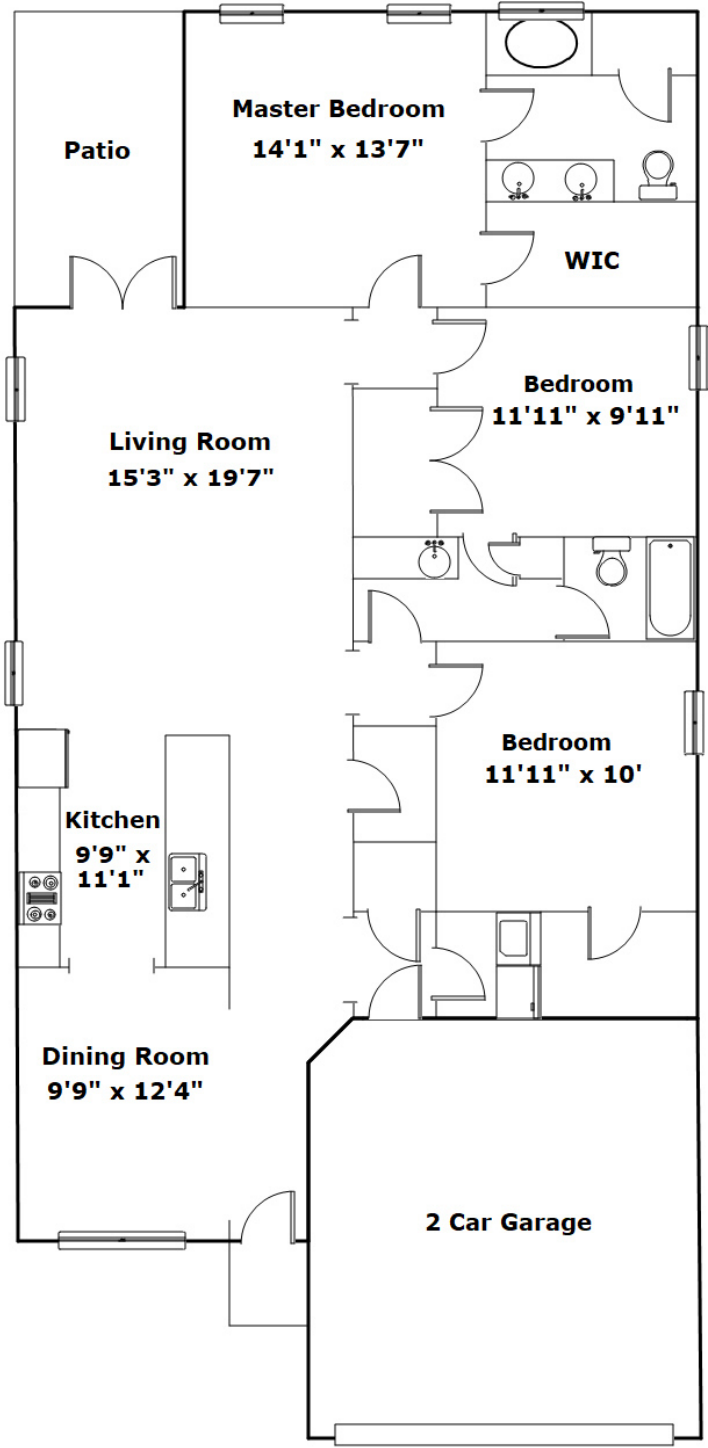

Information is deemed reliable but not guaranteed!

Patio

Master Bedroom
14'1" x 13'7"

WIC

Living Room
15'3" x 19'7"

Bedroom
11'11" x 9'11"

Kitchen
9'9" x 11'1"

Bedroom
11'11" x 10'

Dining Room
9'9" x 12'4"

2 Car Garage

Virtual Tour:

<https://tours.look2homes.com/index/21963>

Jim Leitherer

Cell Phone: 803-298-0054

jimleitherer@gmail.com

<http://LeithererRealEstate.com>