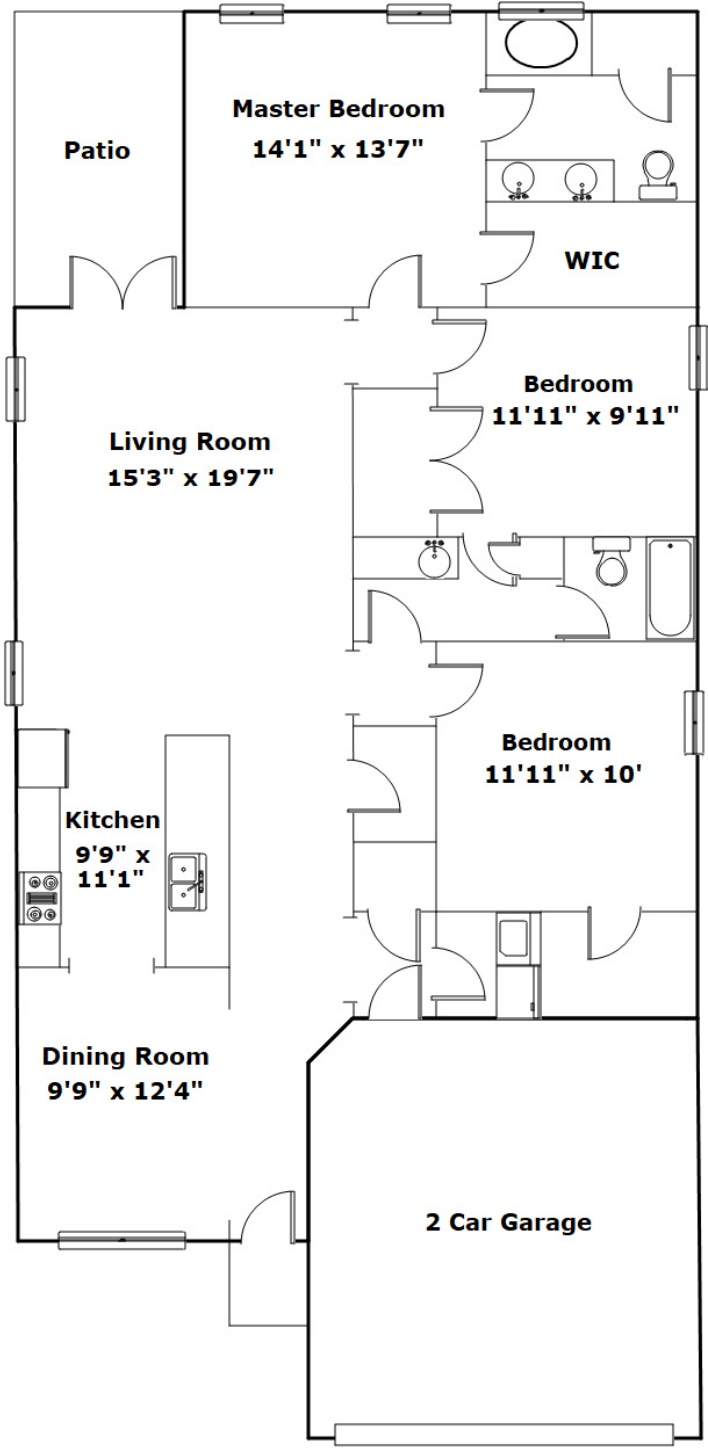

<http://LeithererRealEstate.com>

Information is deemed reliable but not guaranteed!

Patio

Master Bedroom  
14'1" x 13'7"

WIC

Living Room  
15'3" x 19'7"

Bedroom  
11'11" x 9'11"

Kitchen  
9'9" x 11'1"

Bedroom  
11'11" x 10'

Dining Room  
9'9" x 12'4"

2 Car Garage

**Virtual Tour:**

<https://tours.look2homes.com/index/21963>

**Jim Leitherer**

Cell Phone: 803-298-0054

[jimleitherer@gmail.com](mailto:jimleitherer@gmail.com)