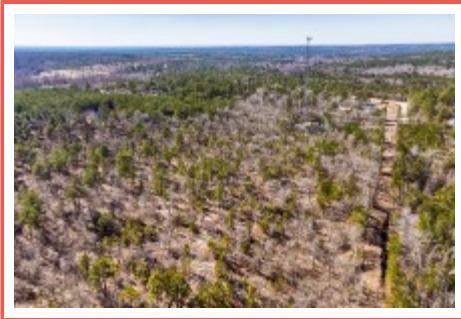

**435 Richland Farms
Hopkins,, SC 29061**

Virtual Tour:

<https://tours.look2homes.com/index/21945>

Eunice Beard

Office Phone: 803-771-2424

Cell Phone: 803-603-4672

Euniceforhomes@gmail.com

Information is deemed reliable but not guaranteed!