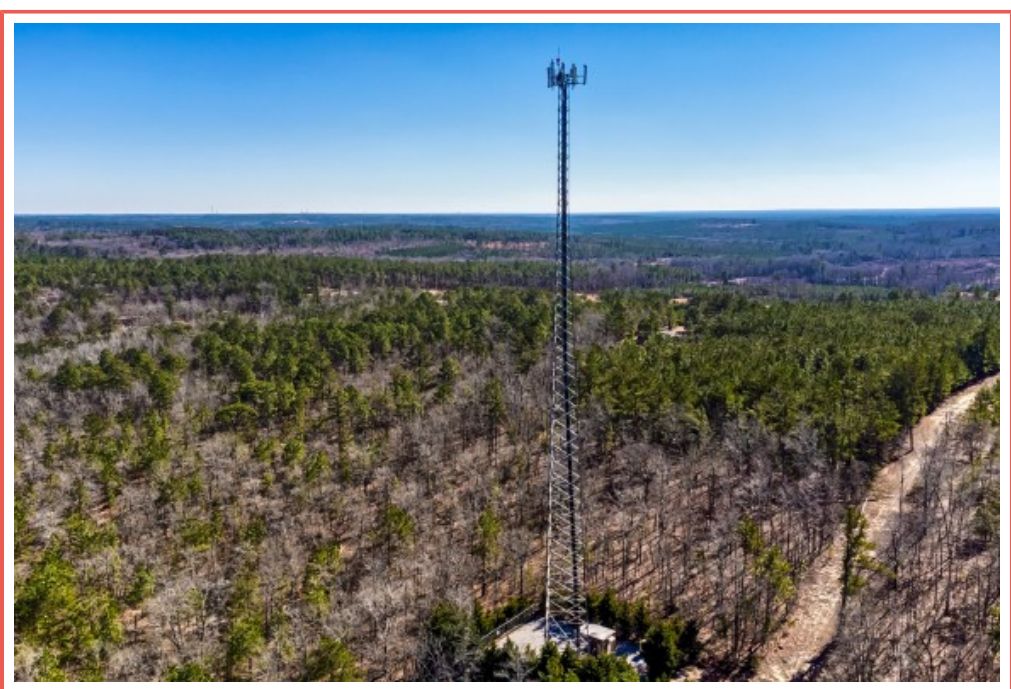

**435 Richland Farms
Hopkins,, SC 29061**

Virtual Tour:

<https://tours.look2homes.com/index/21945>

Eunice Beard

Office Phone: 803-771-2424

Cell Phone: 803-603-4672

Euniceforhomes@gmail.com

Information is deemed reliable but not guaranteed!