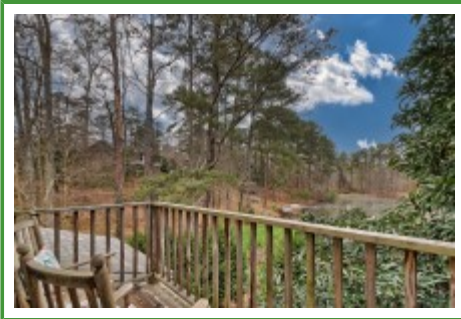

**Better
Homes**
and Gardens
REAL ESTATE

MEDLEY

**19 Skyland Ct
Columbia,, SC 29210**

Virtual Tour:
<https://tours.look2homes.com/index/21929>

Kyla Bailey
Cell Phone: 843-908-1164
kylaefloyd@gmail.com
<http://https://www.kylabaileyhomes.com/>