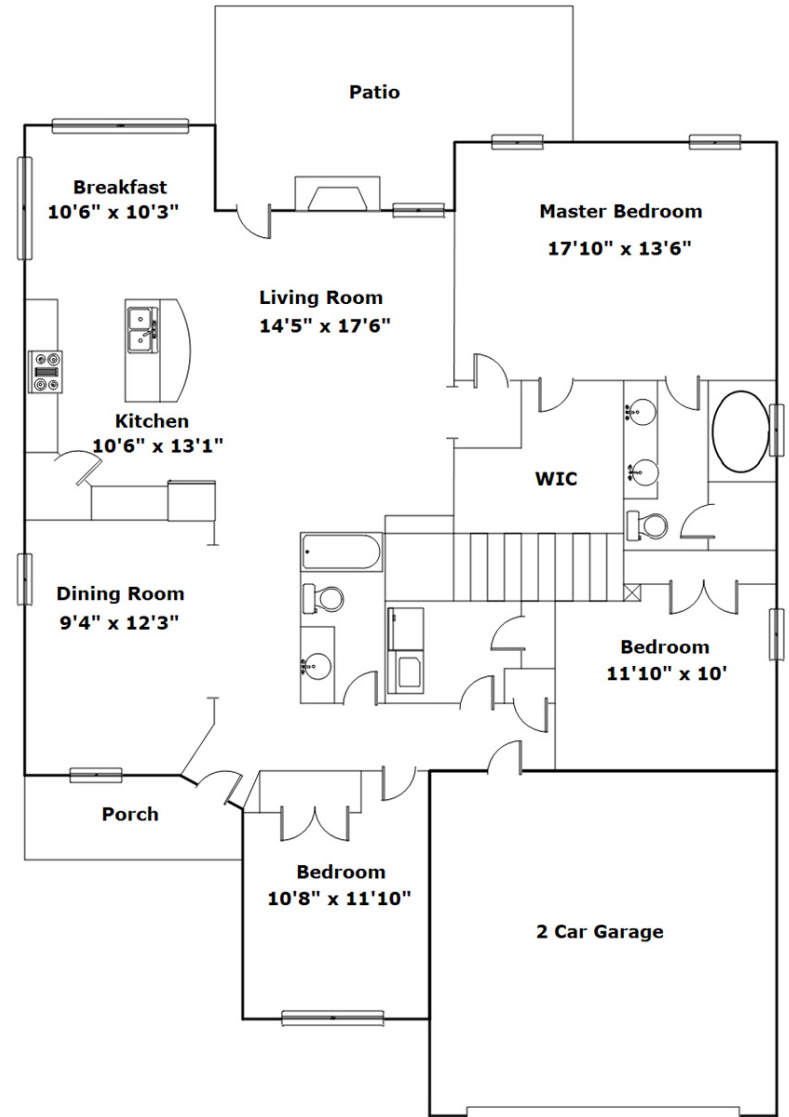

255 Jordan Springs Circle
Blythewood,, SC 29016

SQFT

Total	2146
Main Level	1759
Upper Level	387
Garage	415

4 Beds

2 Baths

Virtual Tour: <https://tours.look2homes.com/index/21904>

Connie Lollis

Cell Phone: 803-239-7270
Connie@ConnieLollis.com