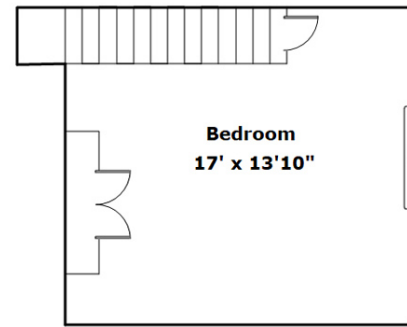

255 Jordan Springs Circle
Blythewood,, SC 29016

SQFT

Total	2146
Main Level	1759
Upper Level	387
Garage	415

4 Beds

2 Baths

Virtual Tour: <https://tours.look2homes.com/index/21904>

Connie Lollis

Cell Phone: 803-239-7270
Connie@ConnieLollis.com