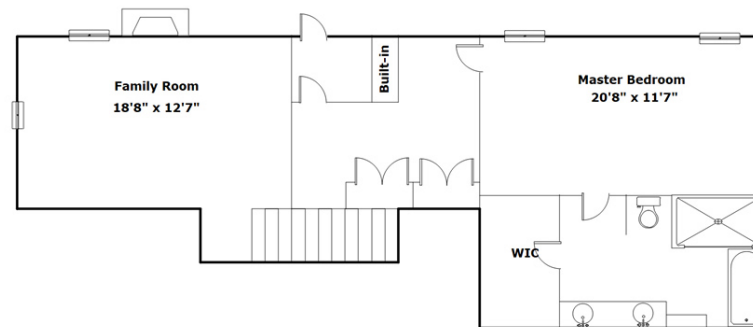

Information is deemed reliable but not guaranteed!

Virtual Tour:

<https://tours.look2homes.com/index/21899>

Tammy Hoey

Cell Phone: 803-546-4882

colahomesales@gmail.com