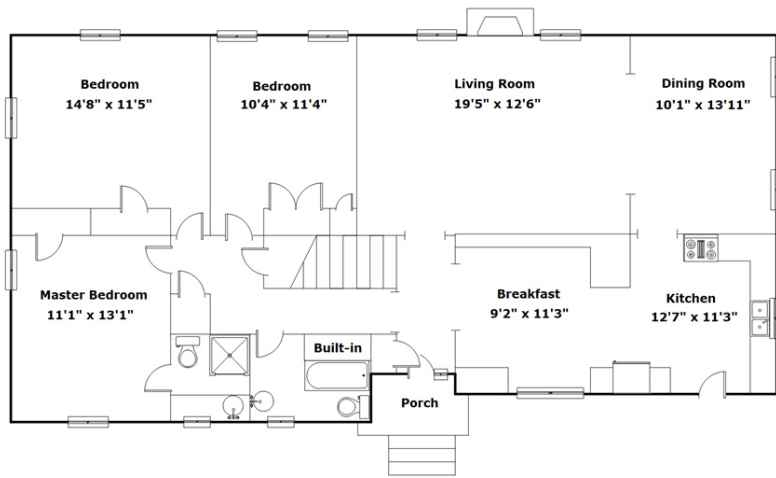

Information is deemed reliable but not guaranteed!

Virtual Tour:

<https://tours.look2homes.com/index/21899>

Tammy Hoey

Cell Phone: 803-546-4882

colahomesales@gmail.com