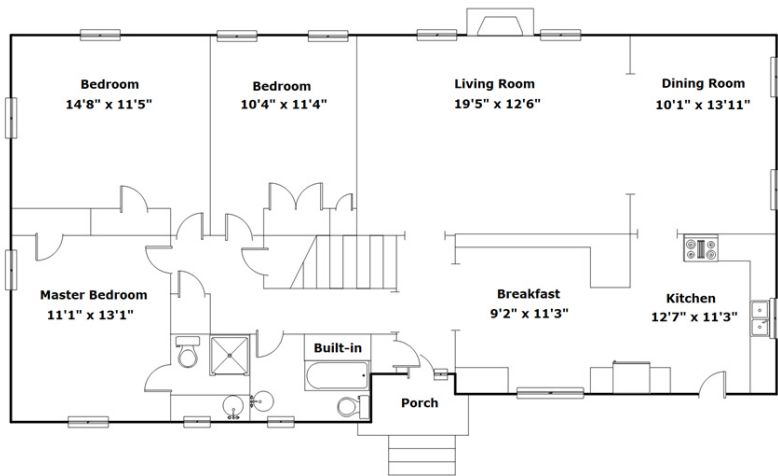

Information is deemed reliable but not guaranteed!

Virtual Tour:

<https://tours.look2homes.com/index/21899>

Tammy Hoey

Cell Phone: 803-546-4882

colahomesales@gmail.com