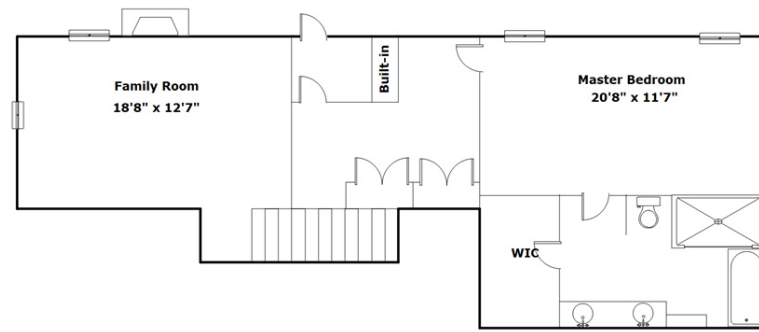

Information is deemed reliable but not guaranteed!

Virtual Tour:

<https://tours.look2homes.com/index/21899>

Tammy Hoey

Cell Phone: 803-546-4882

colahomesales@gmail.com