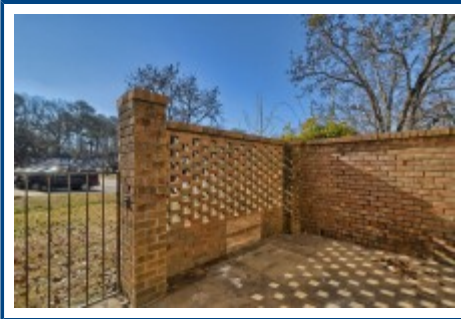

**Equity**  
EQUITY REAL ESTATE™

**1224 Cactus Ave  
Columbia,, SC 29210**

Virtual Tour:

<https://tours.look2homes.com/index/21886>

**Collin George**

Cell Phone: 803-403-6002

ppmcolumbia@gmail.com

Information is deemed reliable but not guaranteed!