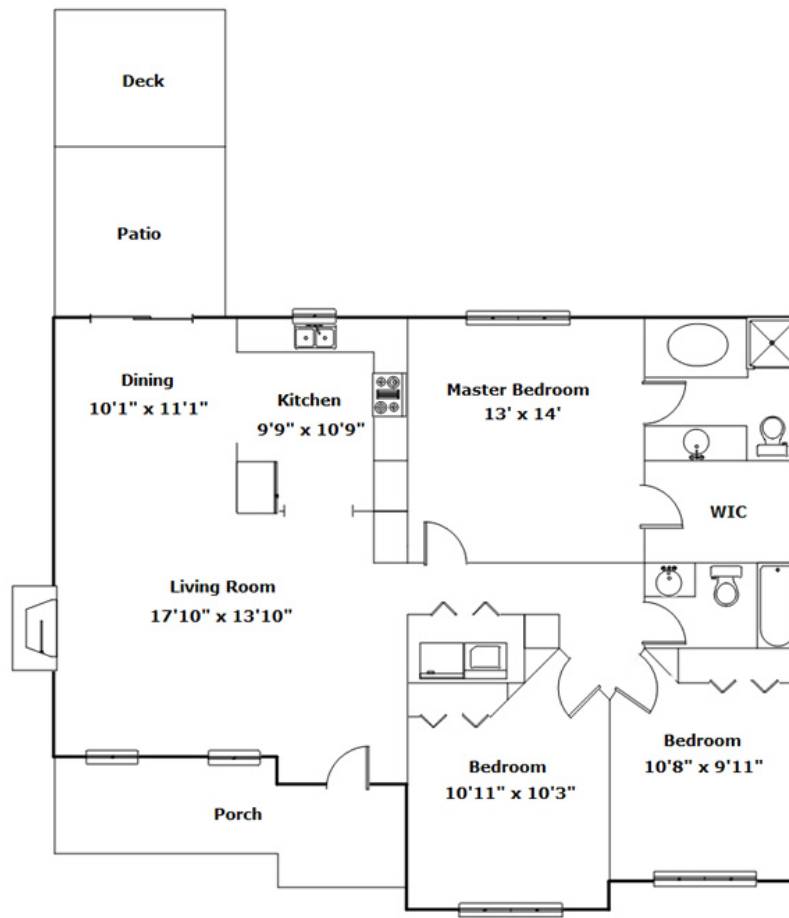

**31 Sugar Maple Ct
Elgin,, SC 29045**

Virtual Tour:
<https://tours.look2homes.com/index/21885>

Connie Lollis
Cell Phone: 803-239-7270
Connie@ConnieLollis.com

Information is deemed reliable but not guaranteed!