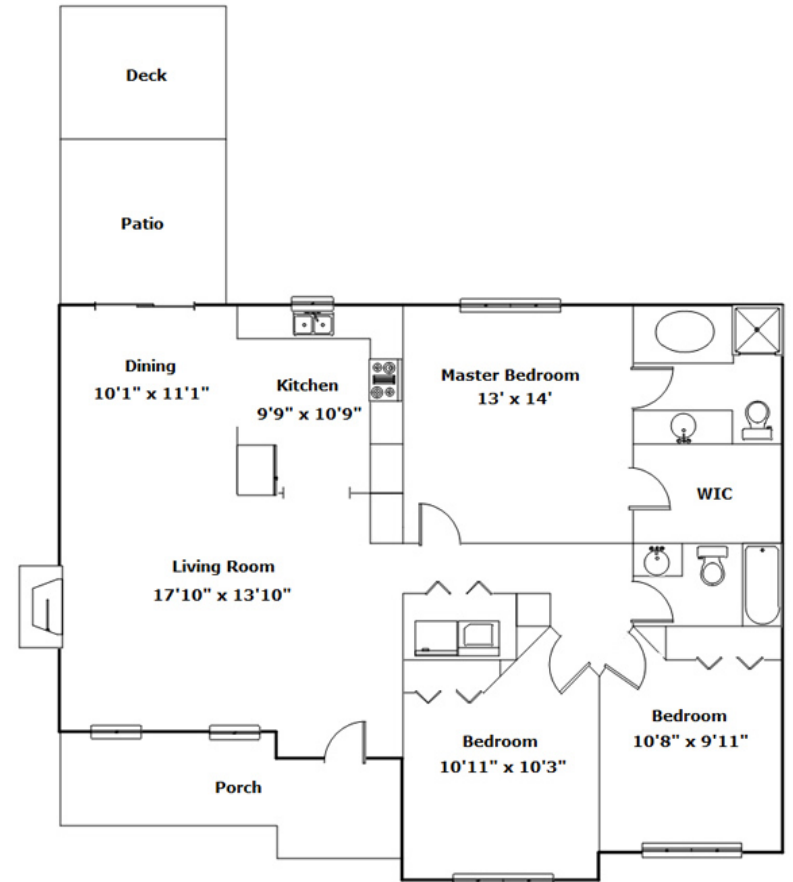

31 Sugar Maple Ct
Elgin,, SC 29045

Information is deemed reliable but not guaranteed!

SQFT
Main Level 1320

3 Beds **2 Baths**

Virtual Tour: <https://tours.look2homes.com/index/21885>

Connie Lollis
Cell Phone: 803-239-7270
Connie@ConnieLollis.com