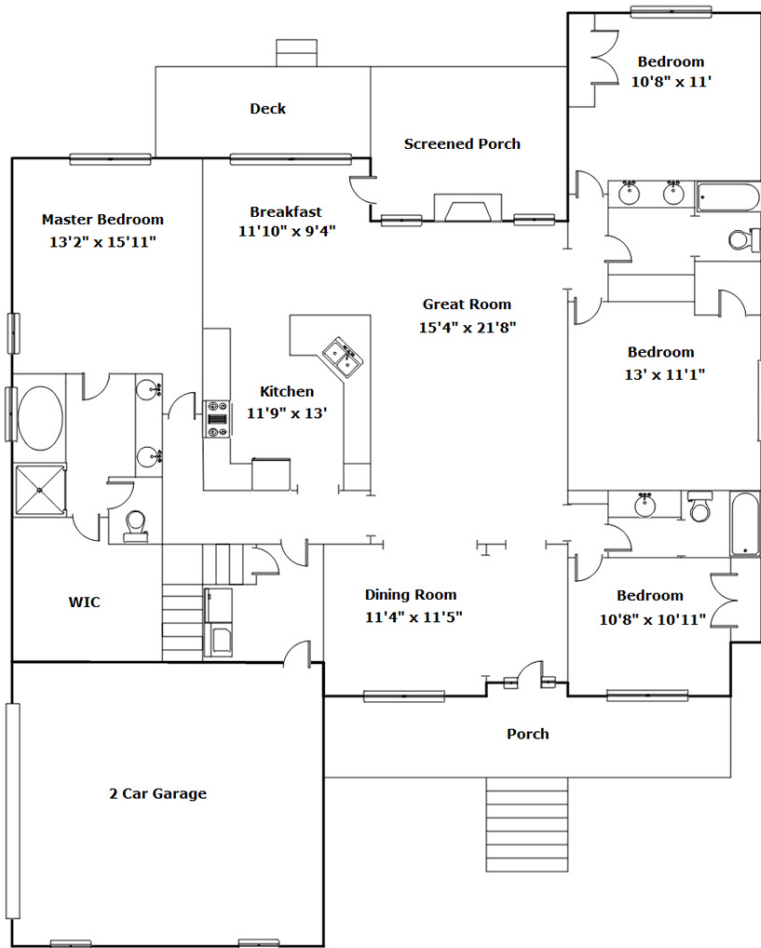

**201 Shoal Creek Dr  
Lexington,, SC 29072**

**Virtual Tour:**  
<https://tours.look2homes.com/index/21855>

**Samantha Crider**  
Cell Phone: 803.707.5708  
myrealtorsamanthacrider@gmail.com

Information is deemed reliable but not guaranteed!