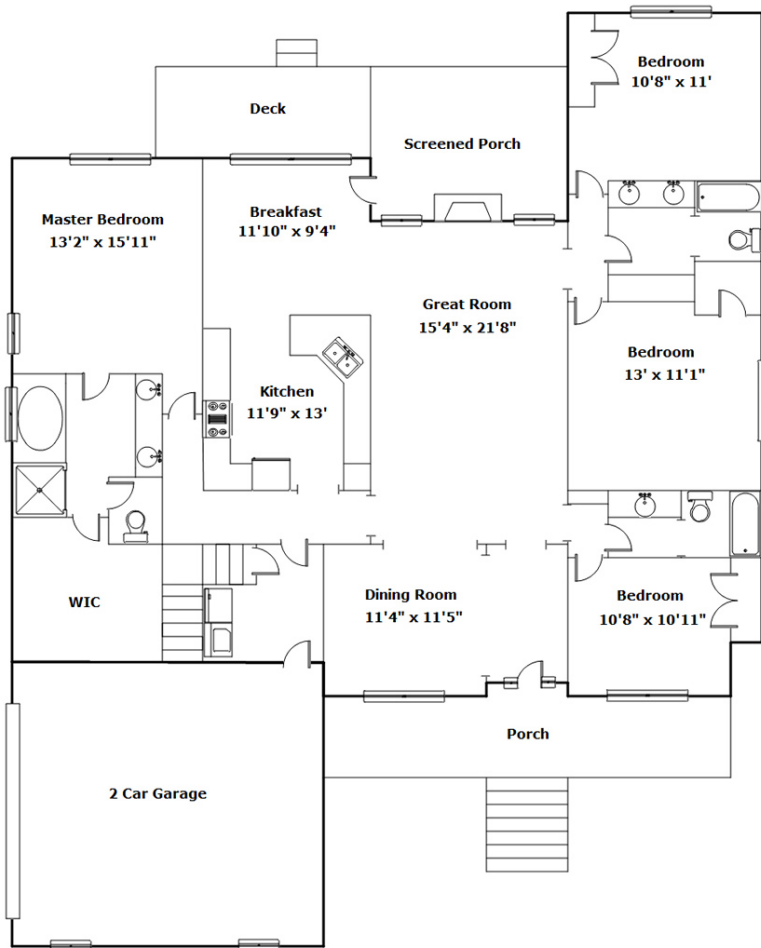

**201 Shoal Creek Dr
Lexington,, SC 29072**

Virtual Tour:
<https://tours.look2homes.com/index/21855>

Samantha Crider
Cell Phone: 803.707.5708
myrealtorsamanthacrider@gmail.com

Information is deemed reliable but not guaranteed!