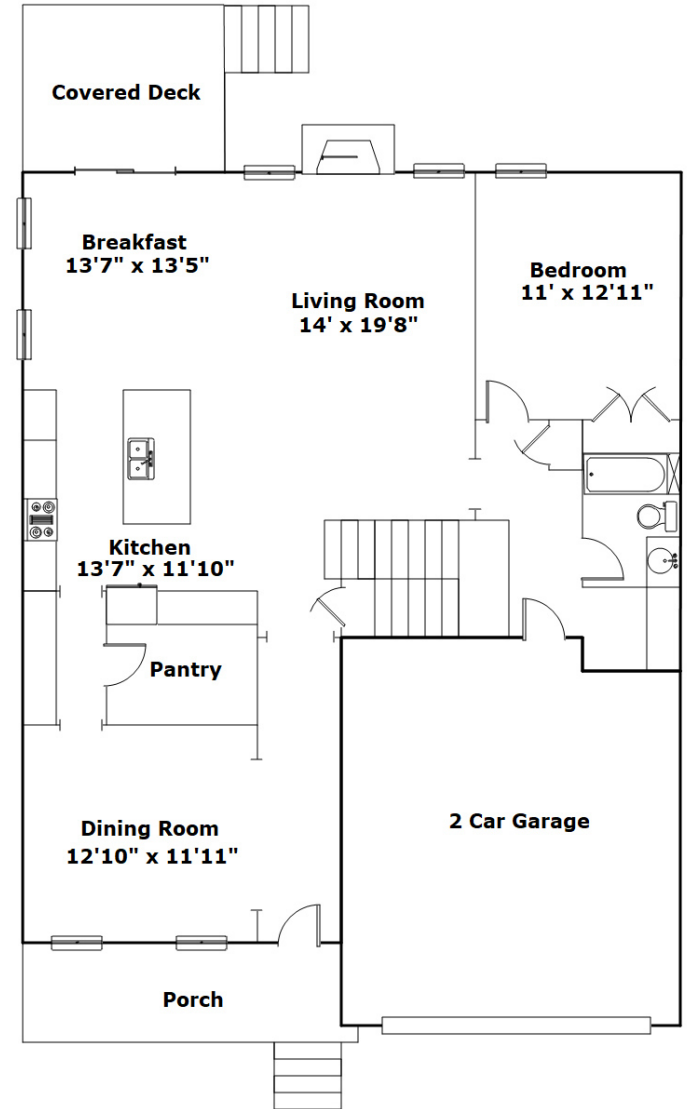

1216 Coogler Crossing Dr
Blythewood,, SC 29016

SQFT	
Total	3215
Main Level	1447
Upper Level	1768
Garage	457

4 Beds

3 Baths

Virtual Tour: <https://tours.look2homes.com/index/21846>

Connie Lollis

Cell Phone: 803-239-7270