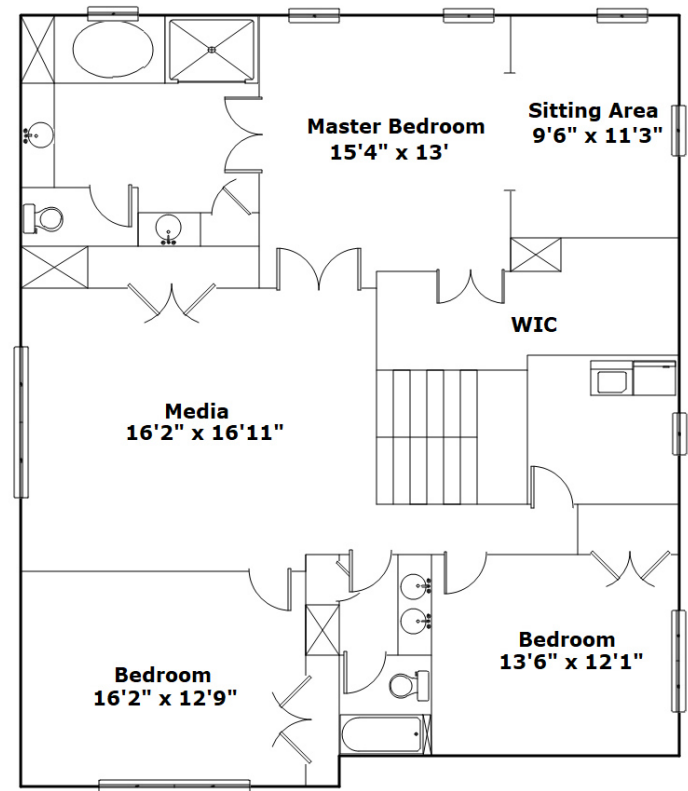

Information is deemed reliable but not guaranteed!